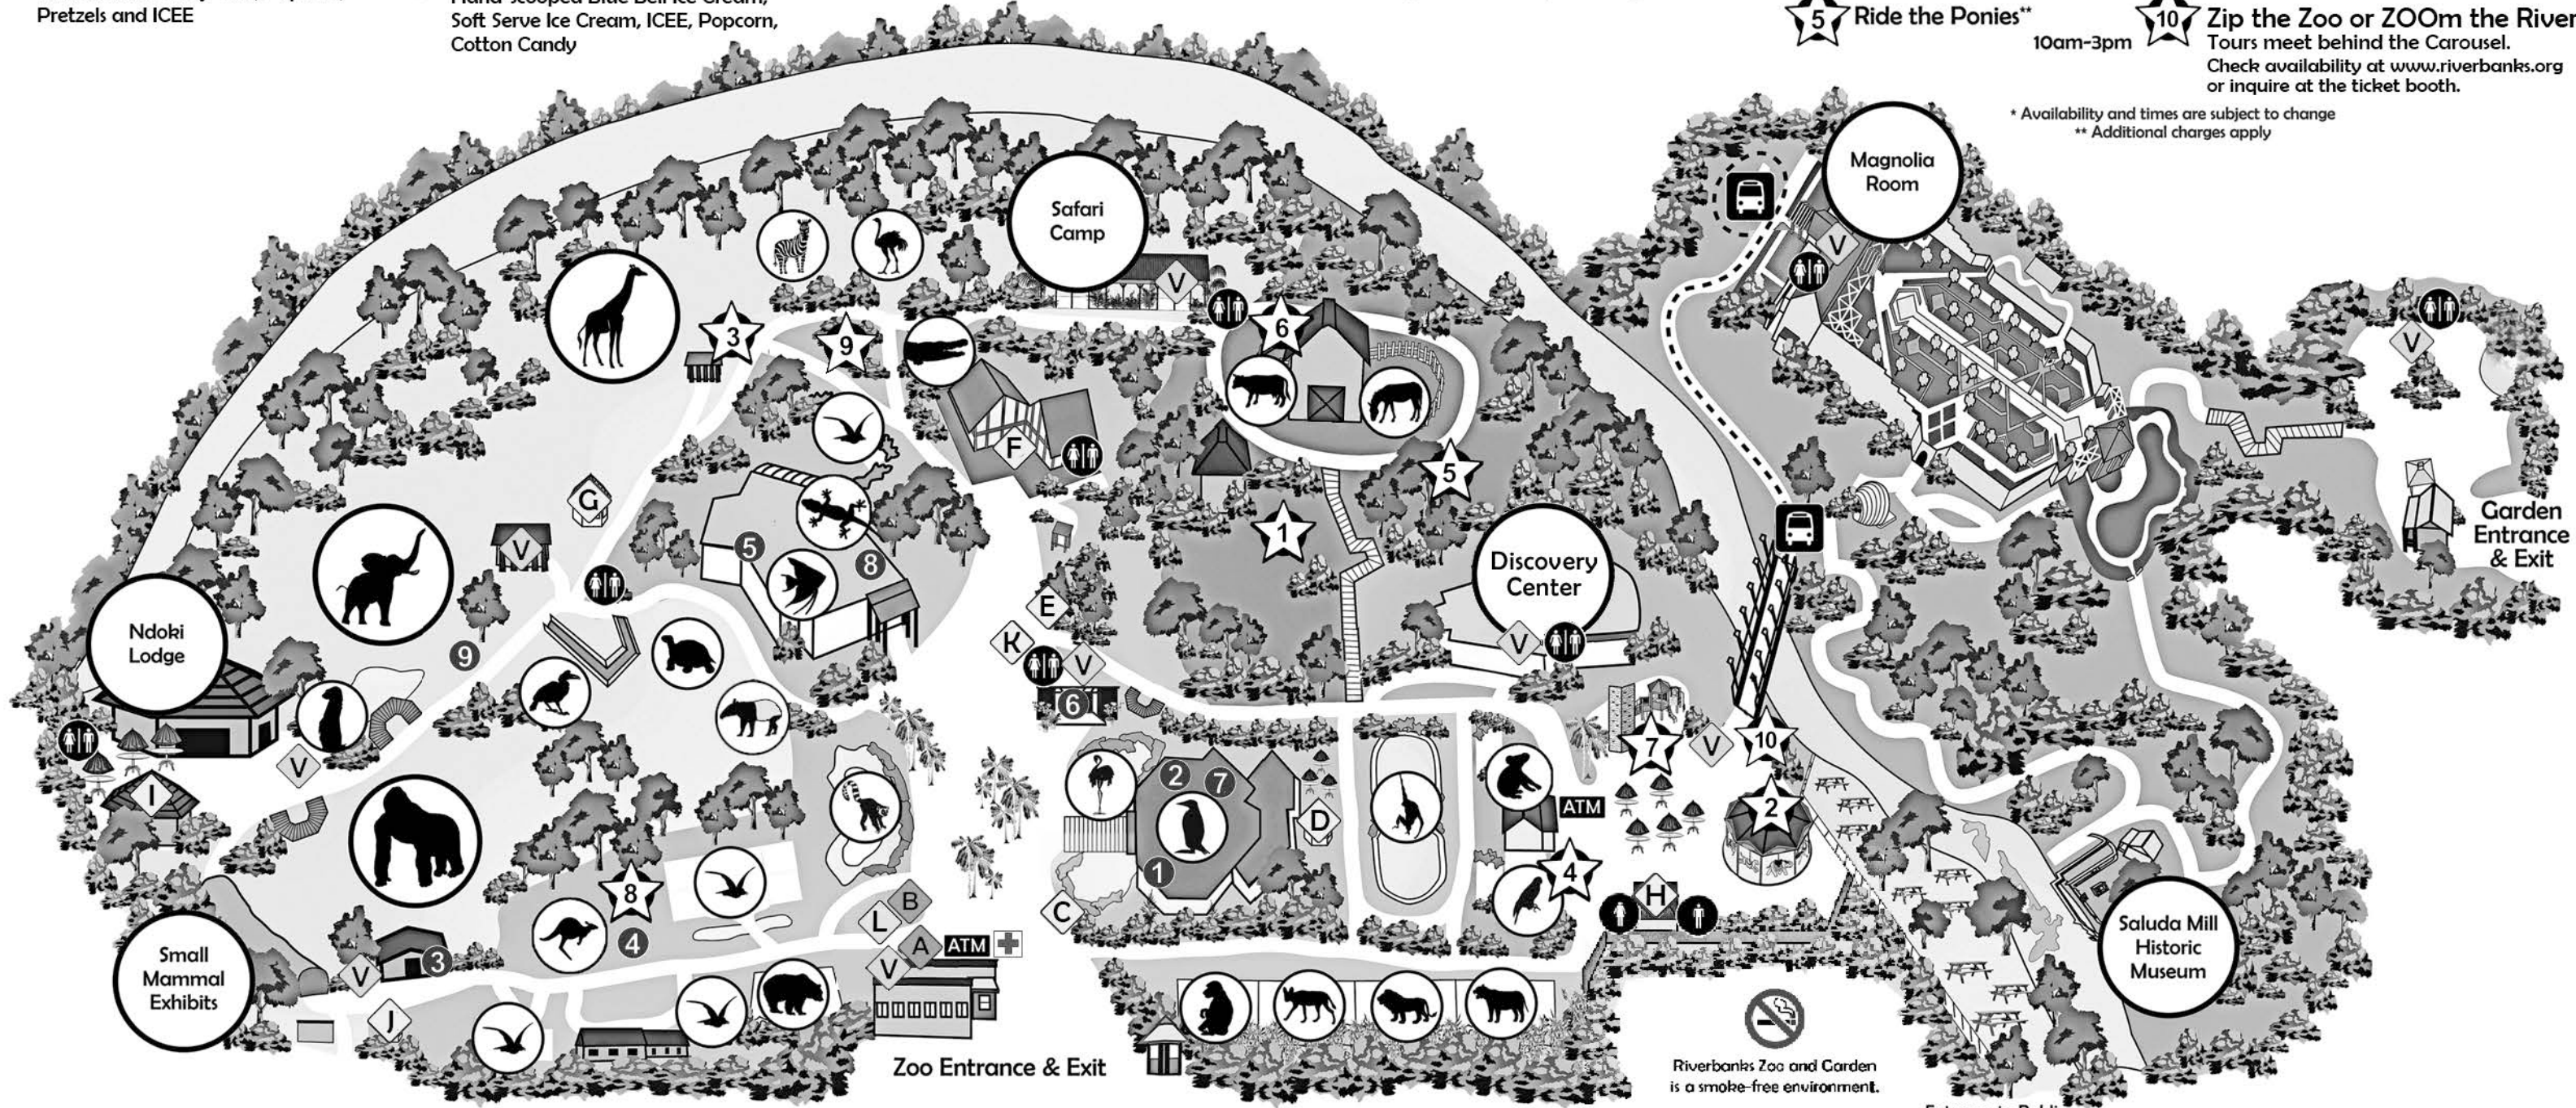

Wild Encounters*

- 1** Keeper Talk: Wreathed Hornbill 10:15am
- 2** Penguin Feeding 11:00am and 3:30pm
- 3** Gorilla Presentation 11:30am
- 4** Kangaroo Talk 12:00pm
- 5** Aquarium Dive Demonstration 12:30pm
- 6** Wings of the South Bird Show 1:30pm
- 7** Animal Encounter in the Birdhouse 2:00pm
- 8** Keeper Talk: Rattlesnake 2:30pm
- 9** Elephant Presentation 3:00pm

* Availability and times are subject to change

Rides and Attractions**

- 1** Ride the Spots & Stripes Railroad** 10am-4:30pm
- 2** Ride the Endangered Species Carousel** 9am-4:45pm
- 3** Feed the Giraffes** 10am-1:30pm
- 4** Feed the Birds** 9:30-4:30pm
- 5** Ride the Ponies** 10am-3pm
- 6** Feed the Goats** 9am-closing
- 7** Climb the Wild Adventure Rock Wall** 10am-4:30pm
- 8** Walk with the Roos 10am-4pm
- 9** Step up to the Challenge** Sky-High Safari Vertical Ropes Course 10am-4pm
- 10** Zip the Zoo or ZOOM the River! Tours meet behind the Carousel. Check availability at www.riverbanks.org or inquire at the ticket booth.

* Availability and times are subject to change
** Additional charges apply

RIVERBANKS ZOO & GARDEN

It is our mission to foster appreciation and concern for all living things.

Zoo & Garden Tram Station
Trams run to and from the Garden daily, 9am to close