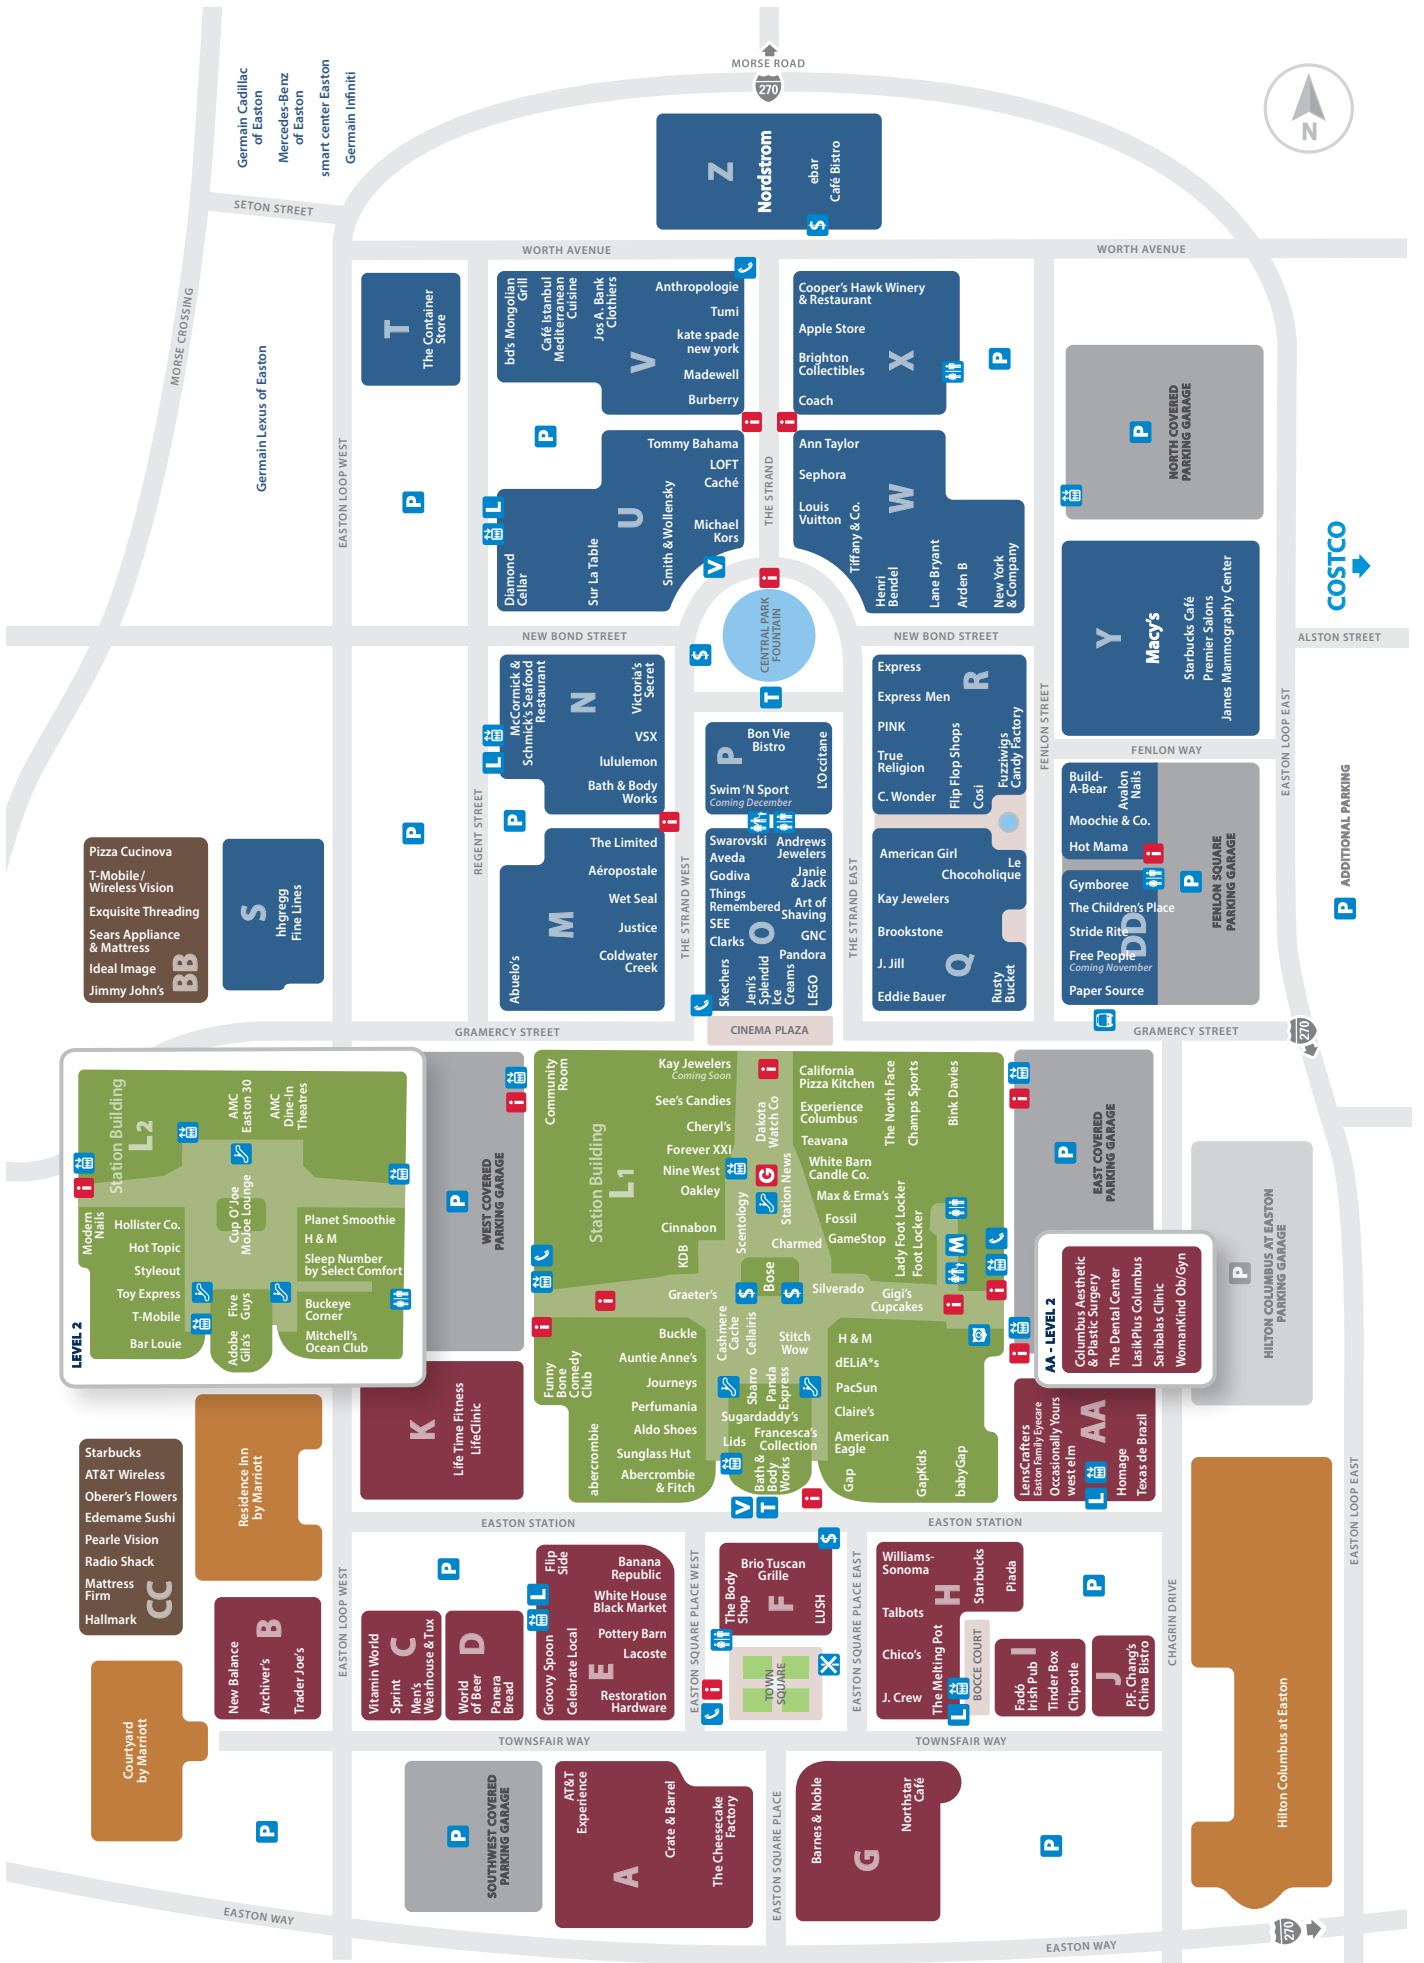

BB

- Pizza Cucinova
- T-Mobile/Wireless Vision
- Exquisite Threading
- Sears Appliance & Mattress
- Ideal Image
- Jimmy John's

S

- Hgregg Fine Lines

LEVEL 2

L2

- Station Building
- Modern Nails
- Hollister Co.
- Hot Topic
- Styleout
- Toy Express
- T-Mobile
- Bar Louie
- Cup O' Joe
- Moo Moo Lounge
- Planet Smoothie
- H & M
- Sleep Number by Select Comfort
- Buckeye Corner
- Mitchell's Ocean Club

L1

- Kay Jewelers
- See's Candies
- Cheryl's
- Forever XXI
- Nine West
- Oakley
- Cinnabon
- NDB
- Graeter's
- Buckle
- Auntie Anne's
- Journeys
- Perfumania
- Aldo Shoes
- Sunglass Hut
- Abercrombie & Fitch
- abercrombie
- Life Time Fitness LifeClinic
- Life Time Fitness LifeClinic

CC

- Starbucks
- AT&T Wireless
- Oberer's Flowers
- Edemame Sushi
- Radio Shack
- Mattress Firm
- Hallmark

B

- Residence Inn by Marriott

C

- Vitamin World

D

- Sprint
- Men's Wearhouse & Tux

E

- World of Beer
- Panera Bread
- Groovy Spoon
- Celebrate Local
- Restoration Hardware

F

- Flip Side
- Banana Republic
- White House Black Market
- Pottery Barn
- Lacoste

G

- The Body Shop
- Brio Tuscan Grille
- LUSH

H

- Williams-Sonoma
- Talbots
- Chico's
- J. Crew

I

- Fado Pub
- Irish Pub
- Tinder Box
- Chipotle

J

- P.F. Chang's
- China Bistro

K

- Life Time Fitness LifeClinic

L

- Occasionally Yours
- west elm
- Homage
- Texas de Brazil

M

- LensCrafters
- Eastern Family EyeCare
- Occasionally Yours
- west elm
- Homage
- Texas de Brazil

N

- Starbucks
- Placida

A

- AT&T Experience
- Crate & Barrel
- The Cheesecake Factory

B

- New Balance
- Archiver's
- Trader Joe's

C

- Vitamin World

D

- Sprint
- Men's Wearhouse & Tux

E

- World of Beer
- Panera Bread
- Groovy Spoon
- Celebrate Local
- Restoration Hardware

F

- Flip Side
- Banana Republic
- White House Black Market
- Pottery Barn
- Lacoste

G

- The Body Shop
- Brio Tuscan Grille
- LUSH

H

- Williams-Sonoma
- Talbots
- Chico's
- J. Crew

I

- Fado Pub
- Irish Pub
- Tinder Box
- Chipotle

J

- P.F. Chang's
- China Bistro

K

- Life Time Fitness LifeClinic

L

- Occasionally Yours
- west elm
- Homage
- Texas de Brazil

M

- LensCrafters
- Eastern Family EyeCare
- Occasionally Yours
- west elm
- Homage
- Texas de Brazil

N

- Starbucks
- Placida

M

- Abuelo's
- The Limited
- Aéropostale
- Wet Seal
- Justice
- Coldwater Creek

N

- McCormick & Schmick's Restaurant
- Schwinn's Seafood
- VSX
- lululemon
- Bath & Body Works

O

- Skethers
- Janie & Jack
- Art of Shaving
- GNC
- Pandora
- LEGO

P

- Bon Vie Bistro
- LOcstane
- Swim 'N Sport
- Coming December

Q

- J. Jill
- Eddie Bauer
- Rusty Bucket

R

- Express
- Express Men
- PINK
- True Religion
- C. Wonder
- Flip Flop Shops
- Fuzziwig's Candy Factory

S

- McComick & Schmick's Restaurant
- Schwinn's Seafood
- VSX
- lululemon
- Bath & Body Works

T

- Express
- Express Men
- PINK
- True Religion
- C. Wonder
- Flip Flop Shops
- Fuzziwig's Candy Factory

U

- Sur La Table
- Smith & Wollensky
- Michael Kors

V

- Anthropologie
- Tumi
- kate spade new york
- Madewell
- Burberry

W

- Louis Vuitton
- Tiffany & Co.
- Henri Bendel
- Lane Bryant
- Arden B
- New York & Company

X

- Brighton Collectibles
- Coach
- Ann Taylor
- Sephora

Y

- Macy's
- Starbucks Cafe
- Premier Salons
- James Mammography Center

Z

- Nordstrom
- eBar
- Café Bistro