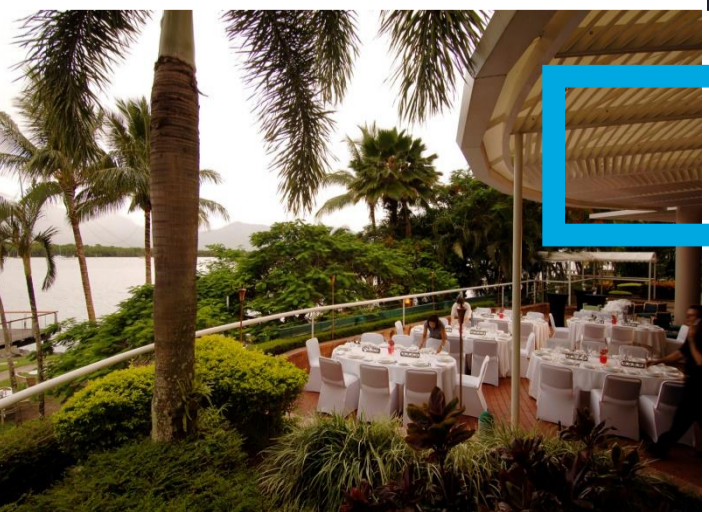

Truly Spectacular

OUTDOOR EVENT SPACES

WATERFRONT TERRACE

Entertain an impressive gathering of up to 500 people at a cocktail party, or seat up to 80 people at this stunning waterfront venue framed by beautifully maintained tropical gardens.

WATERFRONT GARDENS

With absolute water frontage and framed by tropical palm trees, this space is perfect for intimate weddings of up to 50 people. Picturesque and serene, celebrate your special day right on the waters edge.

POOLSIDE

Featuring a lagoon-style pool surrounded by lush gardens this is the ideal venue for a relaxed reception of up to 90 people.

BANQUET GARDENS

Adjacent to the events floor and framed by lush tropical gardens, this space provides an ideal area for any purpose from meeting breaks to banquet dinners of up to 80 people.

MARINA VIEW TERRACE

Overlooking Trinity Inlet, this casual space is ideal for a lunch or a brunch wedding, seating up to 100 people. For a cocktail-style reception, this area can accommodate up to 240 people.