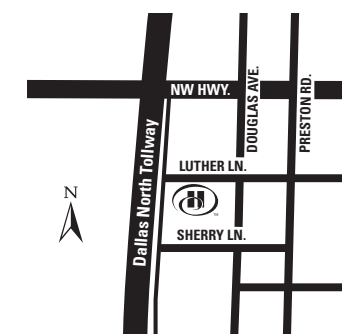

Hilton Dallas/Park Cities

5954 Luther Lane • Dallas, Texas 75225
214-368-0400 • Fax: 214-691-3157
www.dallasparkcities.hilton.com

FROM LOVE FIELD AIRPORT

- Upon exiting airport, turn left onto Mockingbird
- Stay right, as Mockingbird splits
- Take the Dallas Tollway North
- Exit Loop 12 (Northwest Highway)
- Turn right onto Loop 12
- 1st light, Douglas Avenue, turn right
- 1st light, Luther Lane, turn right
- Hilton Park Cities is 1/2 block on left

TO SMU

- Exit hotel east onto Luther Lane.
- 1st light is Douglas Avenue – Turn right (South)
- Continue South on Douglas approximately 1-1/2 miles to University Blvd.
- Turn left (East) on University
- Continue East on University Blvd.
- You will run into Southern Methodist University.

FROM D/FW INTERNATIONAL AIRPORT

- Take North Exit out of DFW Airport
- Stay in right lane and pick up I-635 East
- Take Dallas Tollway South
- Exit Loop 12 (Northwest Highway)
- Turn left onto Loop 12
- 1st light, Douglas Avenue, turn right
- 1st light, Luther Lane, turn right
- Hilton Park Cities is 1/2 block on left