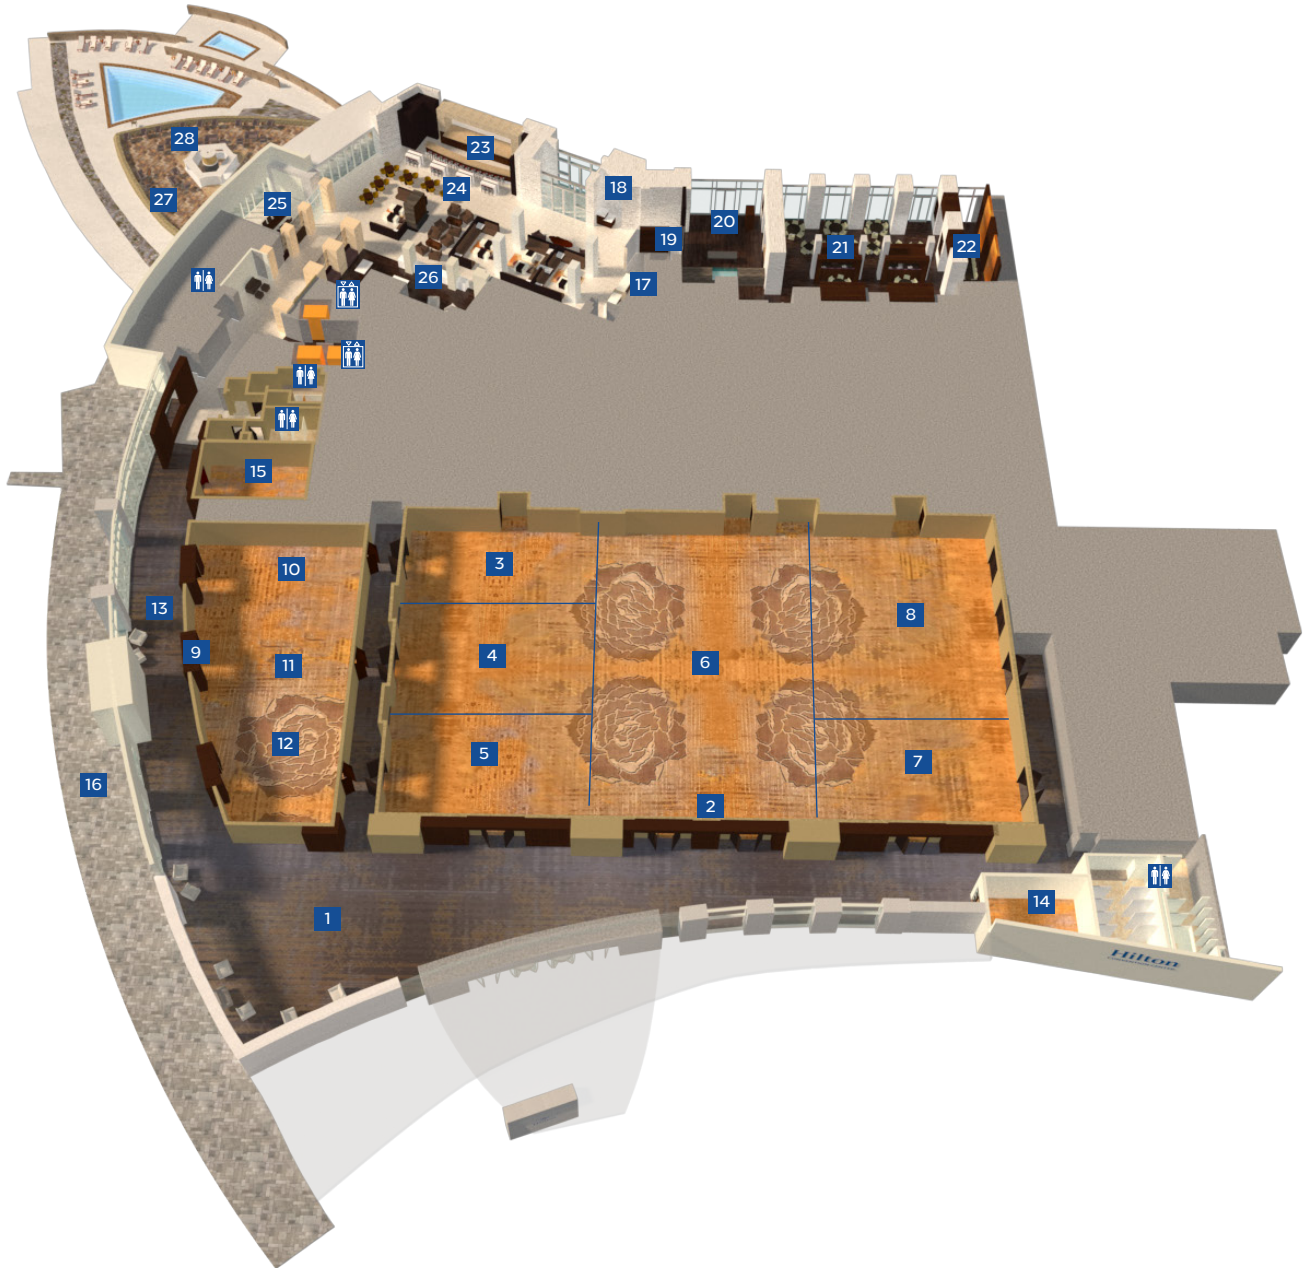

Hilton

DALLAS PLANO/GRANITE PARK

Map

LEGEND

- | | | | |
|---------------------|----------------------|--------------------------|-------------------------------------------------------------------------------------------------|
| 1- Prairie Foyer | 9- Bluestem Ballroom | 17- Front Desk | 25- Sunflower Room |
| 2- Prairie Ballroom | 10- Bluestem 1 | 18- Concierge | 26- Technology Center |
| 3- Prairie A | 11- Bluestem 2 | 19- Pantry | 27- Fire Pit |
| 4- Prairie B | 12- Bluestem 3 | 20- Carso Market | 28- Pool & Whirlpool |
| 5- Prairie C | 13- Bluestem Foyer | 21- Carso Restaurant | |
| 6- Prairie D | 14- Granite Ballroom | 22- Carso Private Dining |  Elevators |
| 7- Prairie E | 15- Cotton Room | 23- Prairie Fire Bar |  Restrooms |
| 8- Prairie F | 16- Patio | 24- Prairie Fire Lounge | |