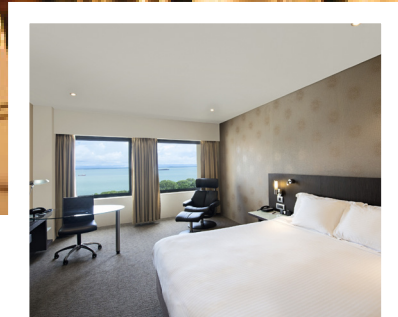

## YOUR ALL-INCLUSIVE WEDDING PACKAGE INCLUDES:

- Canapés & sparkling wine on arrival
- Deluxe buffet or three-course alternate drop set menu
- Five-hour standard beverage package: red, white and sparkling wine, local beer & soft drink, tea & coffee
- Celebratory toast poured for all guests
- Reception venue hire until midnight
- Chair covers with your selected colour sashes - installed
- Round guest tables seating 10 guests & set with white table linen
- Personalised table centrepieces - wide selection available
- Optional stage for elevating the bridal table
- Parquetry dance floor
- Dedicated wedding coordinator
- Personalised menus
- Dressed gift and cake table with cutting service
- Exclusive accommodation rates for your guests\*
- Wedding night accommodation in a King Executive Room with Harbour View, room service breakfast the following morning, access to exclusive Executive Lounge and all its benefits PLUS late check-out (1pm)
- One year anniversary celebratory dinner for 2 in any of our Darwin restaurants - Aqua, Poolside Restaurant or Mitchell's Bar & Grill.