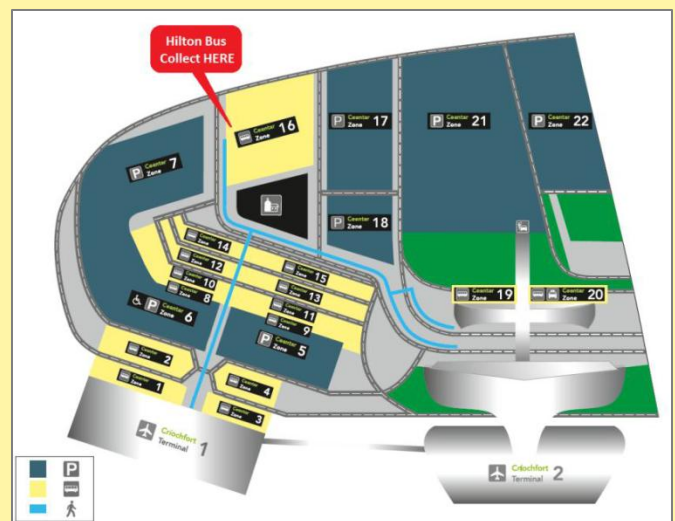

From Terminal 1

When you exit the arrivals hall, there will be a white multi-story car park in front of you. Please follow the signs to coach parking/Zone 16 and the signs will take you to the pick-up point. The location where the bus stops will be in one of the bays just beside the entry/exit barriers. It takes approximately 2 minutes to walk from Terminal 1 to the pick-up point.

From Terminal 2

When you exit the arrivals hall, please follow signs for coach parking/Zone 16 through a glass-covered walkway. If you follow the walkway all the way to the end while still following signs for the coach parking/Zone 16, the signs will take you to the pick-up point. The location where the bus stops will be in one of the bays just beside the entry/exit barriers. It takes approximately 5 minutes to walk from Terminal 2 to the pick-up point.

SCHEDULE BELOW:

HOTEL	04:00	04:30	05:00	05:30	06:00	06:30	07:00	07:45	08:30	09:15	10:00	10:30	11:00	11:30	12:00	12:30	13:00	13:30
PICKUP	14:00	14:30	15:00	15:30	16:00	16:45	17:30	18:15	19:00	19:30	20:00	20:30	21:00	21:30	22:00	22:30	23:00	23:30

ZONE 16	04:15	04:45	05:15	05:45	06:15	06:45	07:25	08:10	08:55	09:40	10:15	10:45	11:15	11:45	12:15	12:45	13:15	13:45
PICKUP	14:15	14:45	15:15	15:45	16:25	17:10	17:55	18:40	19:15	19:45	20:15	20:45	21:15	21:45	22:15	22:45	23:15	23:45