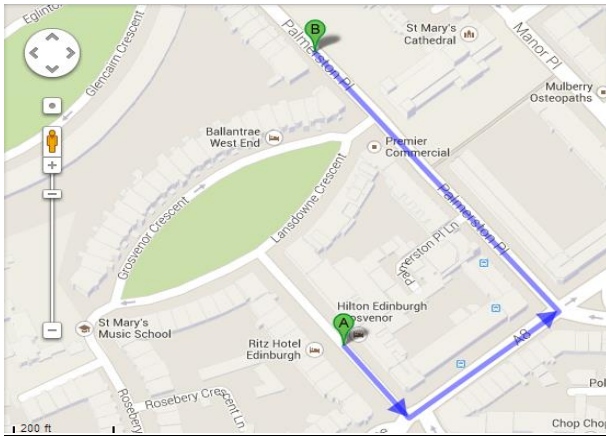

Welcome to the Hilton Edinburgh Grosvenor. Please find details, directions & costs for parking during your stay at the hotel. As the Hotel does not advertise car parking we have gathered the following information on nearest parking places.

Short term on Street Parking is available outside the Hotel and in surrounding streets such as below. Please take note of parking restrictions and costs displayed on street.

1. Palmerston Place

2. Coates Crescent

Alternatively an NCP Car Park is available at Castle Terrace (EH1 2EW) for longer periods of parking. Guests choosing to use this car park can enjoy a discounted rate. This car park is usually charged at £26 for 24 hours however if you get a discount card from reception it will be reduced to £14 for up to 24 hours.