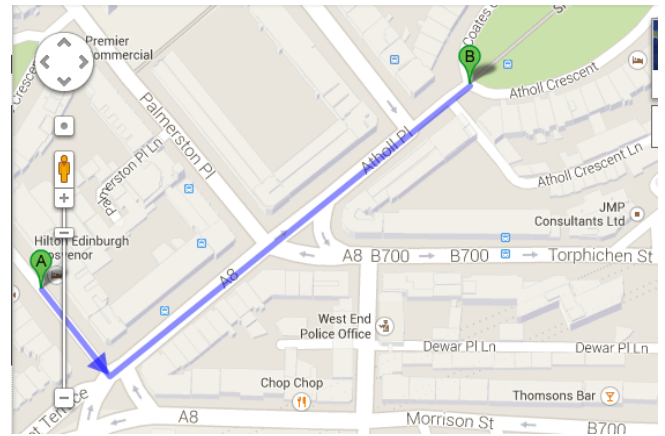

Welcome to the Hilton Edinburgh Grosvenor. Please find details, directions & costs for parking during your stay at the hotel. As the Hotel does not advertise car parking we have gathered the following information on nearest parking places.

Short term on Street Parking is available outside the Hotel and in surrounding streets such as below. Please take note of parking restrictions and costs displayed on street.

1. Palmerston Place

2. Coates Crescent

Alternatively an NCP Car Park is available at Castle Terrace (EH1 2EW) for longer periods of parking. Guests choosing to use this car park can enjoy a discounted rate. This car park is usually charged at £26 for 24 hours however if you get a discount card from reception it will be reduced to £14 for up to 24 hours.