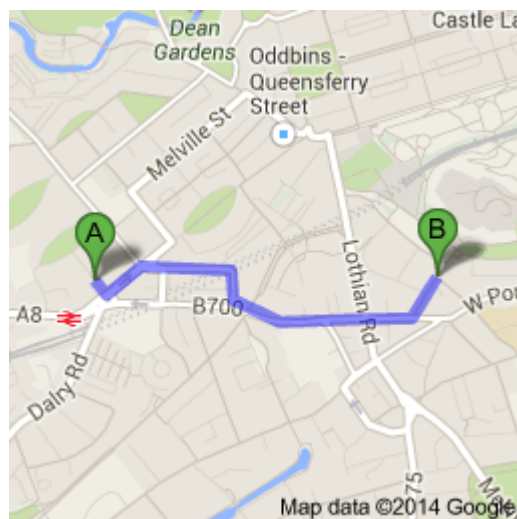

Short term on Street Parking is available outside the Hotel and in surrounding streets such as below. Please take note of parking restrictions and costs displayed on street.

1. Palmerston Place

2. Coates Crescent

Alternatively an NCP Car Park is available at Castle Terrace (EH1 2EW) for longer periods of parking. Guests choosing to use this car park can enjoy a discounted rate. This car park is usually charged at £26 for 24 hours however if you get a discount card from reception it will be reduced to £14 for up to 24 hours.