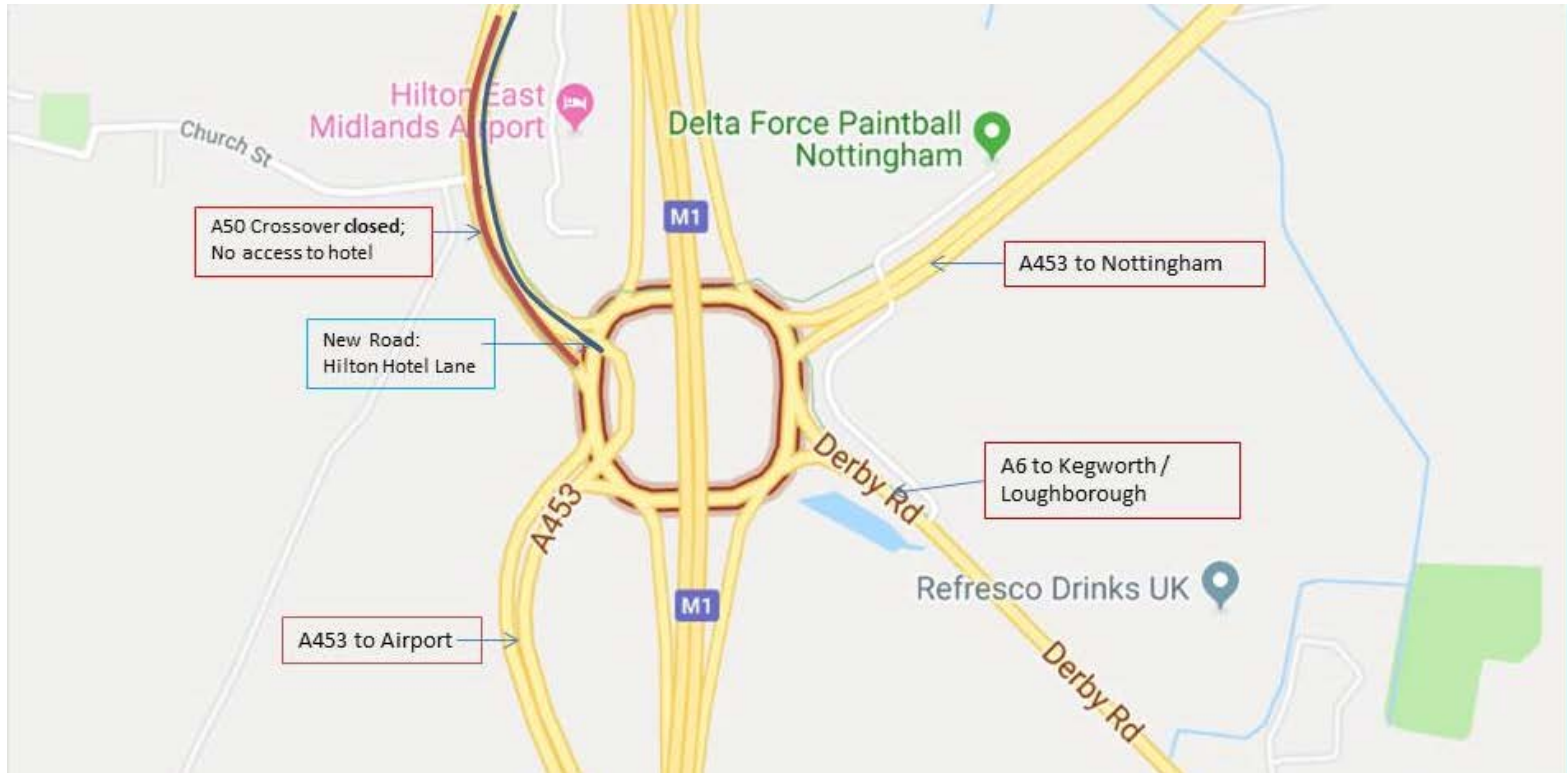

Wonderful News

New Hilton Hotel Lane

This is our Hilton Hotel Lane, and is the exit immediately after the A50 Stoke/ Derby road. There is **NO** Access to the hotel from the A50 as the crossover is permanently closed. Please note that the hotel can only be accessed from J24, M1. Roads connecting to the interchange are M1 northbound and southbound, A453 from the Airport, A453 from Nottingham, A6 from Loughborough, A50 from Derby.