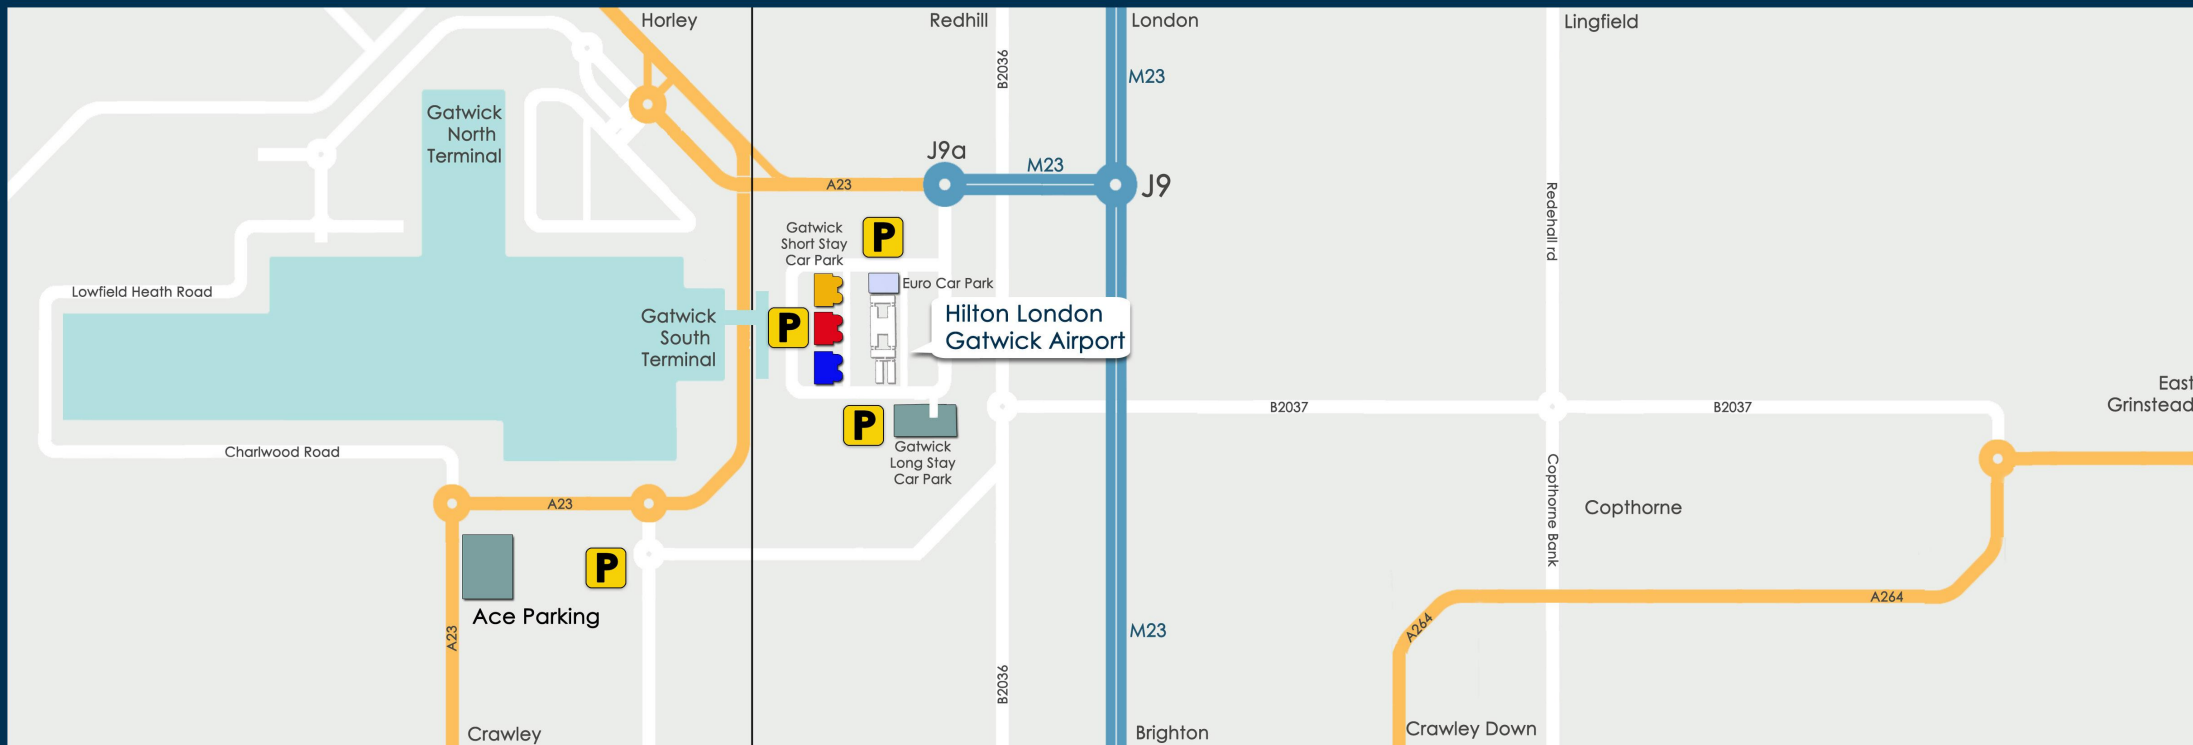

PARK AND FLY CAR PARKING MAP

Hilton

Euro Car Park:

Exit A23 at Junction 9a using the filter lane and turn left. Merge to the right hand side lane and take the second turn to the right. Pass the hotel's entrance and take the first left. The hotel is within 1 minute walking distance.

Short Stay Car Park

Exit A23 at Junction 9a using the filter lane and turn left. Merge to the Right hand side lane and follow the signs to the Short Stay Car Park. The car park is located inbetween the South Terminal and the hotel. Allocated spaces in the RED car park Level 2. There is direct access to the hotel via covered walkway.

Long Stay Car Park

Exit A23 at Junction 9a using the filter lane and turn left. After 100m, take the 2nd turning on the left, following signs to Long Stay car park. Stay on this road, bearing right until you come to the entrance barriers. There is 24 hour shuttle bus service from the car park (every 10 minutes) to the drop-off zone then walk across the tunnel to reach the hotel.

Ace Parking Meet & Greet

The Car Park operates Meet and Greet Service. Please call the car park on 01293 652299 15 minutes prior your arrival and drive to our Hotel. Your car will be picked up by a member of Ace Parking.