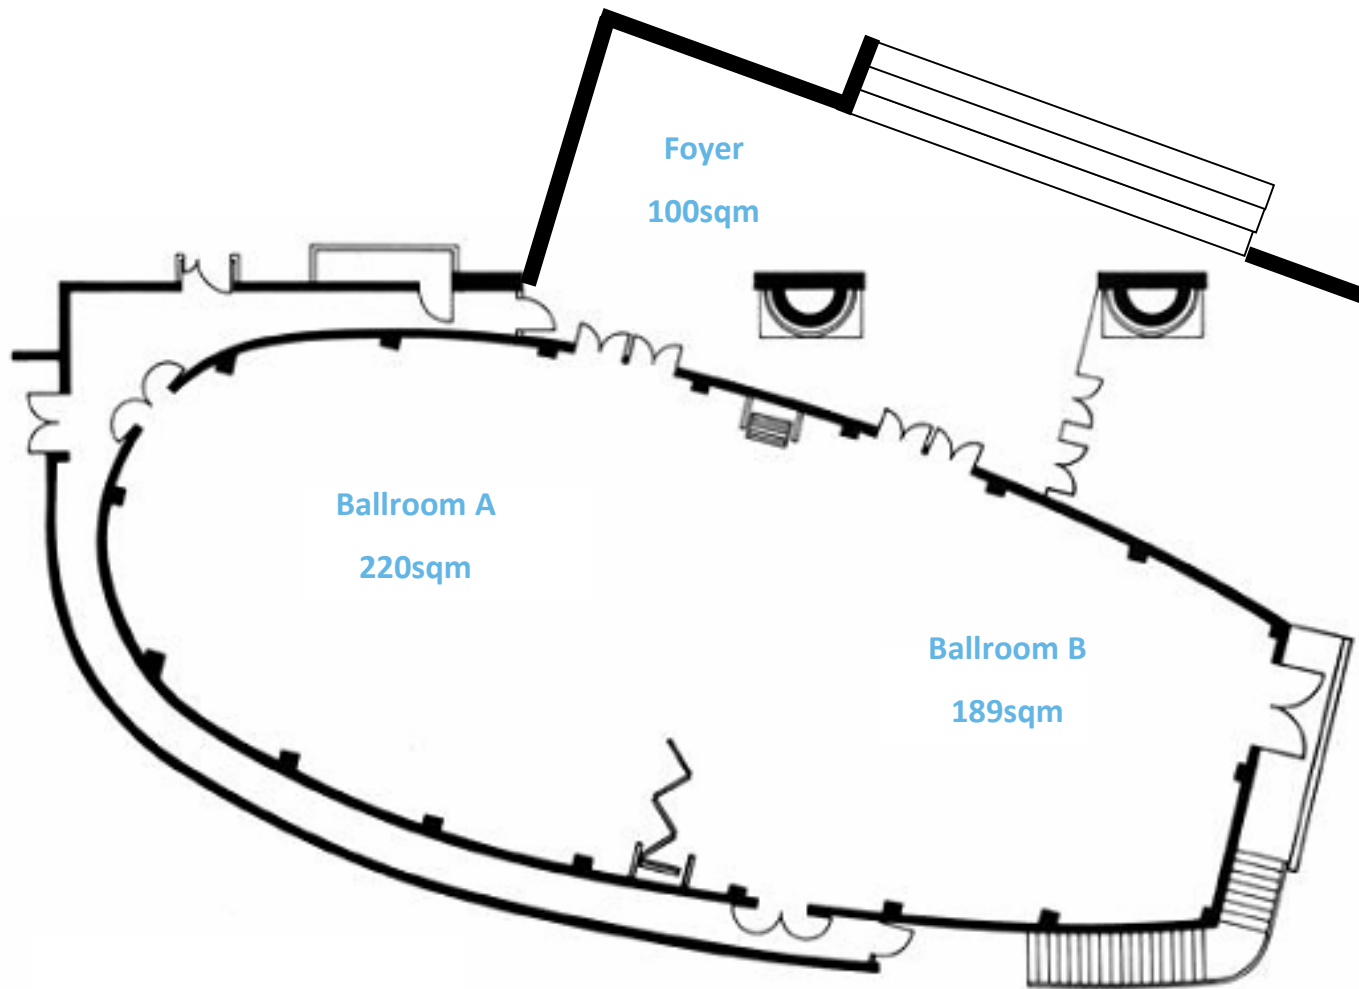

## MEETING FLOOR PLAN – GROUND FLOOR

Ballroom Ceiling Height: 4m

## MEETING FLOOR PLAN – M FLOOR