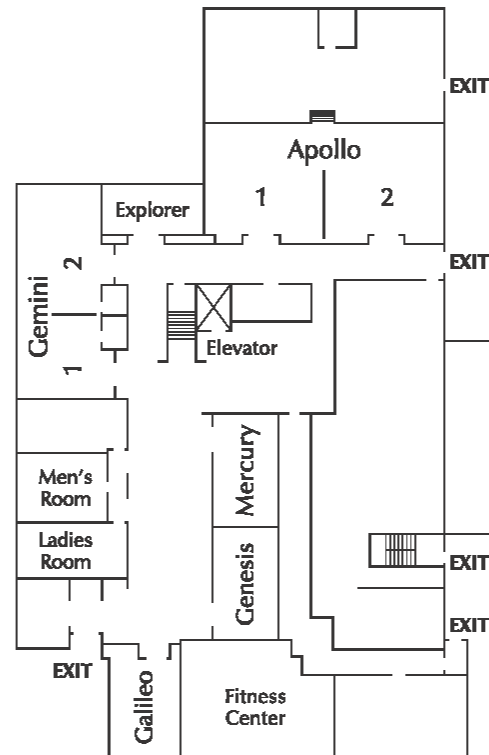

3000 NASA Road One, Houston, Texas 77058
281-333-9300

LOBBY LEVEL

 **Constellation**

[P] **Pioneer**

Atlantis Ballroom	5,000 Sq. Ft
Constellation Room	220 Sq. Ft
Pioneer	400 Sq. Ft

CONFERENCE LEVEL

Apollo Ballroom	1,485 Sq. Ft
Apollo 1	742 Sq. Ft.
Apollo 2	742 Sq. Ft
Explorer	300 Sq. Ft
Gemini Ballroom	1,026 Sq. Ft
Gemini 1	441 Sq. Ft
Gemini 2	585 Sq. Ft
Galileo	354 Sq. Ft.
Genesis	399 Sq. Ft
Mercury	399 Sq. Ft.

MEETING LEVEL

Discovery Ballroom	4,400 Sq. Ft
Endeavor	650 Sq. Ft
Columbia	546 Sq. Ft.