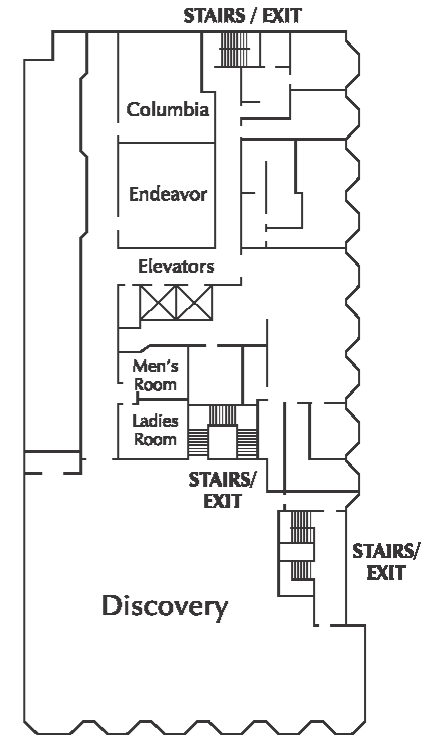

3000 NASA Road One, Houston, Texas 77058
281-333-9300

LOBBY LEVEL

 **Constellation**

[P] **Pioneer**

Atlantis Ballroom	5,000 Sq. Ft
Constellation Room	220 Sq. Ft
Pioneer	400 Sq. Ft

CONFERENCE LEVEL

Apollo Ballroom	1,485 Sq. Ft
Apollo 1	742 Sq. Ft.
Apollo 2	742 Sq. Ft
Explorer	300 Sq. Ft
Gemini Ballroom	1,026 Sq. Ft
Gemini 1	441 Sq. Ft
Gemini 2	585 Sq. Ft
Galileo	354 Sq. Ft.
Genesis	399 Sq. Ft
Mercury	399 Sq. Ft.

MEETING LEVEL

Discovery Ballroom	4,400 Sq. Ft
Endeavor	650 Sq. Ft
Columbia	546 Sq. Ft.