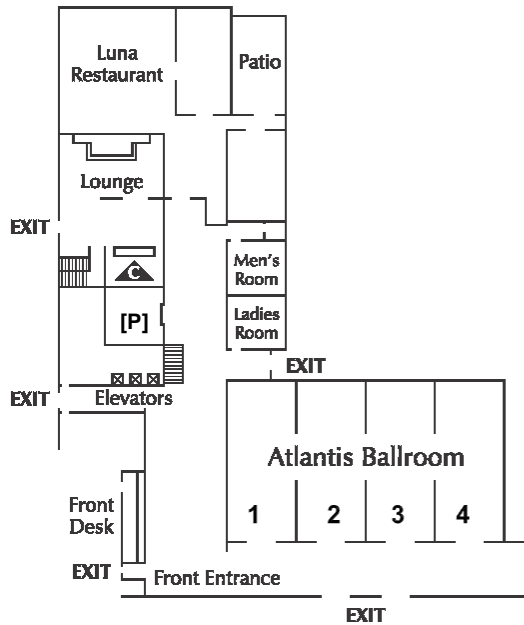

3000 NASA Road One, Houston, Texas 77058
281-333-9300

LOBBY LEVEL

 **Constellation**

[P] **Pioneer**

Atlantis Ballroom	5,000 Sq. Ft
Constellation Room	220 Sq. Ft
Pioneer	400 Sq. Ft

CONFERENCE LEVEL

Apollo Ballroom	1,485 Sq. Ft
Apollo 1	742 Sq. Ft.
Apollo 2	742 Sq. Ft
Explorer	300 Sq. Ft
Gemini Ballroom	1,026 Sq. Ft
Gemini 1	441 Sq. Ft
Gemini 2	585 Sq. Ft
Galileo	354 Sq. Ft.
Genesis	399 Sq. Ft
Mercury	399 Sq. Ft.

MEETING LEVEL

Discovery Ballroom	4,400 Sq. Ft
Endeavor	650 Sq. Ft
Columbia	546 Sq. Ft.