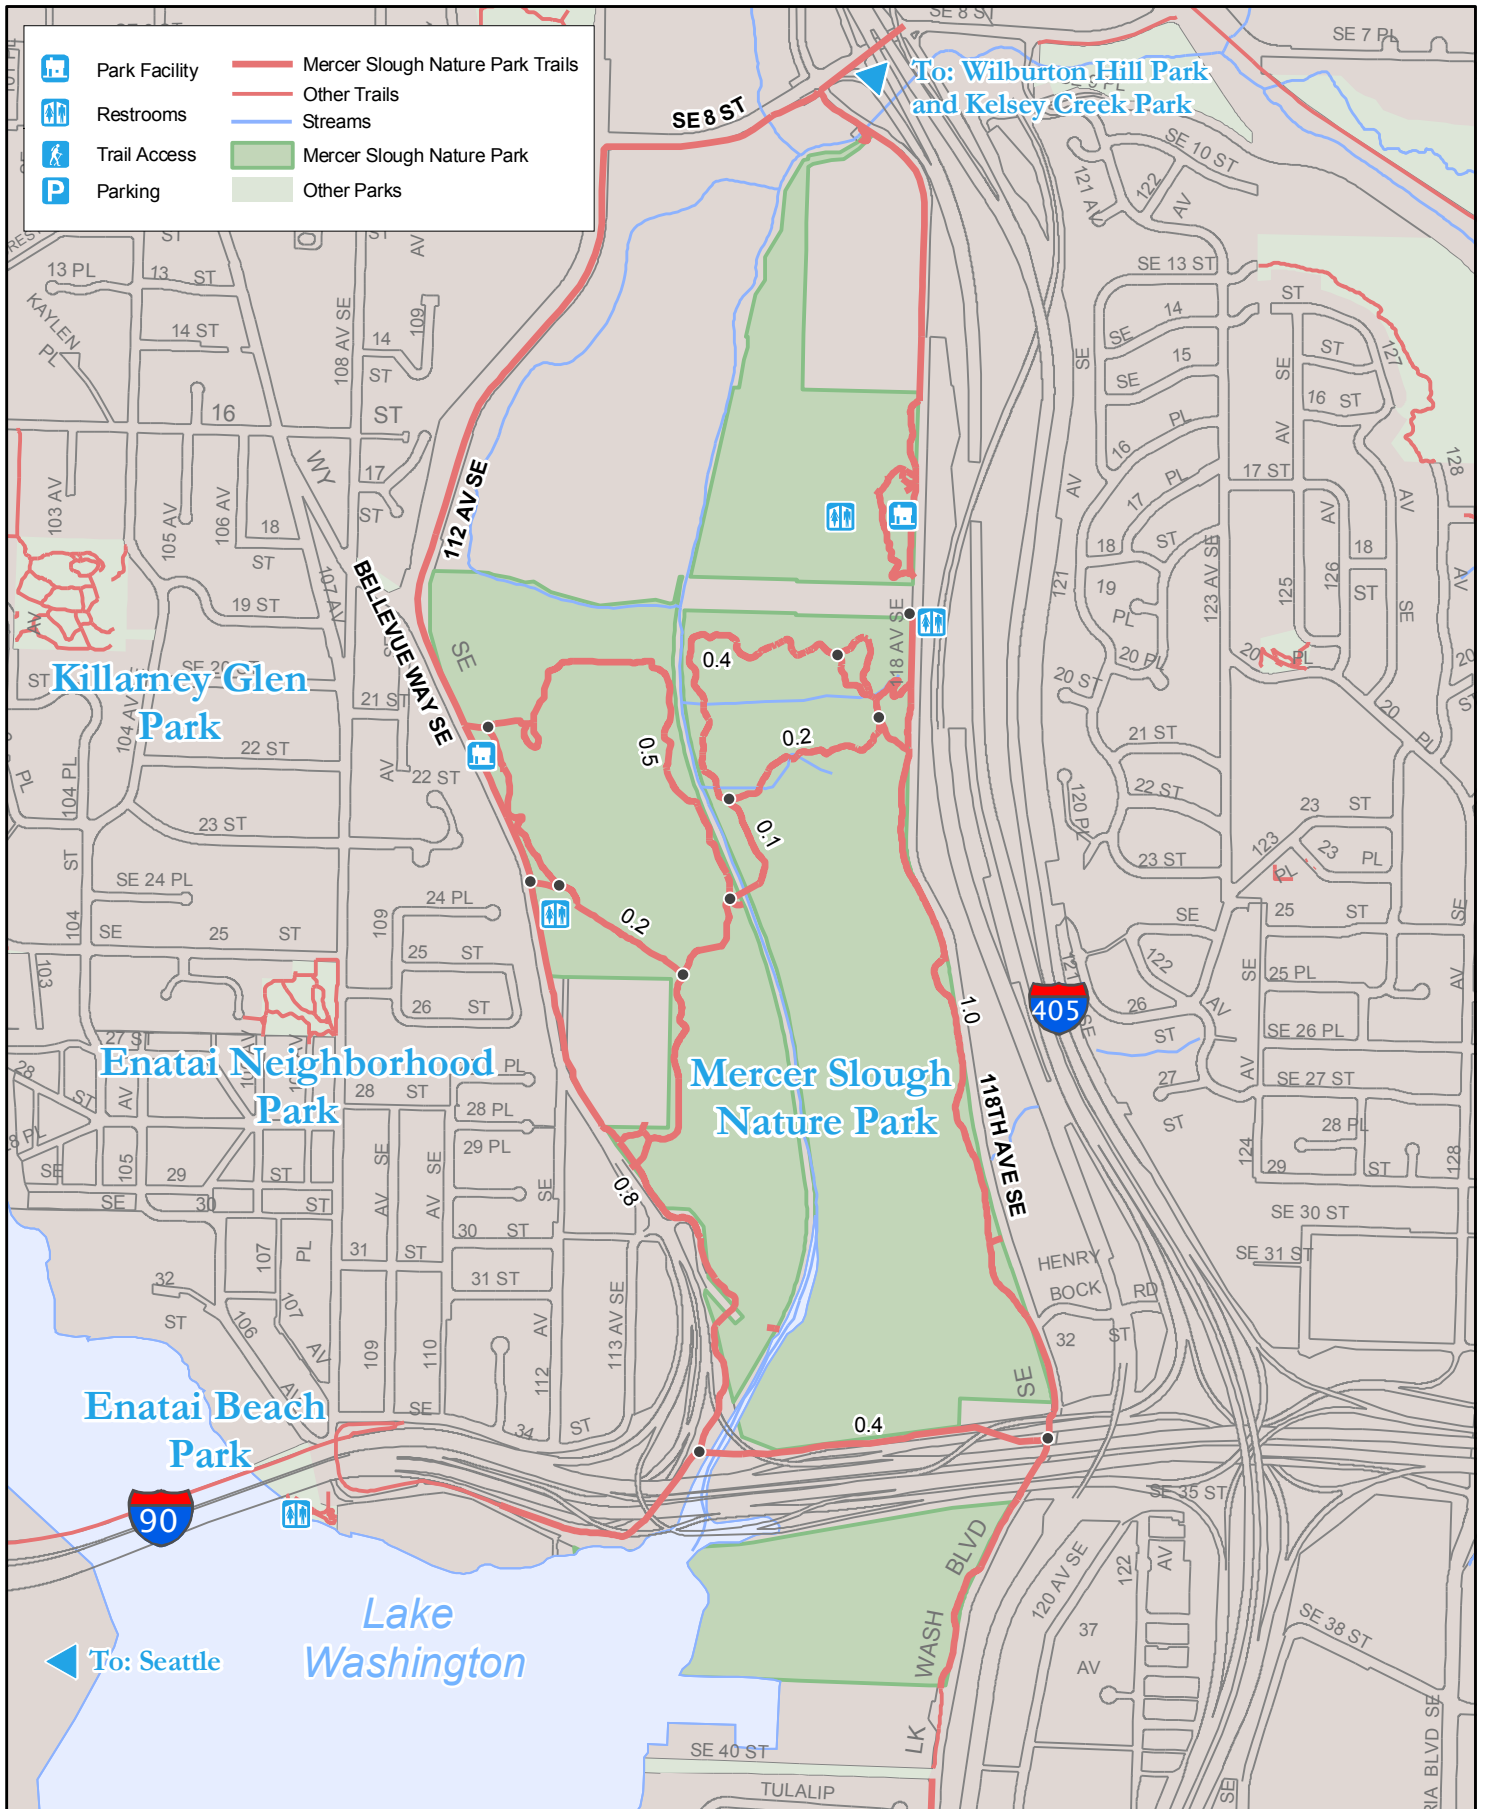

Mercer Slough Nature Park

= 0.2 miles