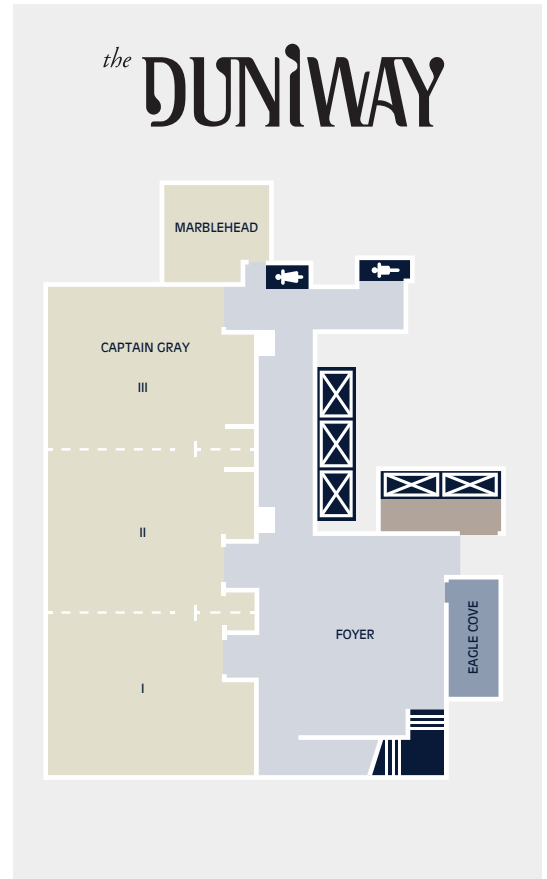

# FLOOR PLAN

Ballroom Level

Plaza Level

3rd Floor Conference Level

23rd Floor Skyline Level

HILTON PORTLAND DOWNTOWN  
 & THE DUNIWAY  
 921 SW Sixth Avenue | Portland, OR 97204  
 T: + 1 503 226 1611  
 F: + 1 503 220 2565  
 E: pdxph-salesadm@hilton.com  
[portland.hilton.com](http://portland.hilton.com)