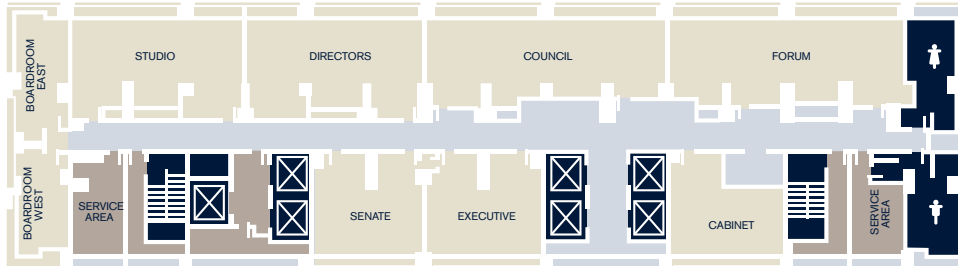

# FLOOR PLAN

Ballroom Level

Plaza Level

3rd Floor Conference Level

23rd Floor Skyline Level

HILTON PORTLAND DOWNTOWN  
 & THE DUNIWAY  
 921 SW Sixth Avenue | Portland, OR 97204  
 T: + 1 503 226 1611  
 F: + 1 503 220 2565  
 E: pdxph-salesadm@hilton.com  
[portland.hilton.com](http://portland.hilton.com)