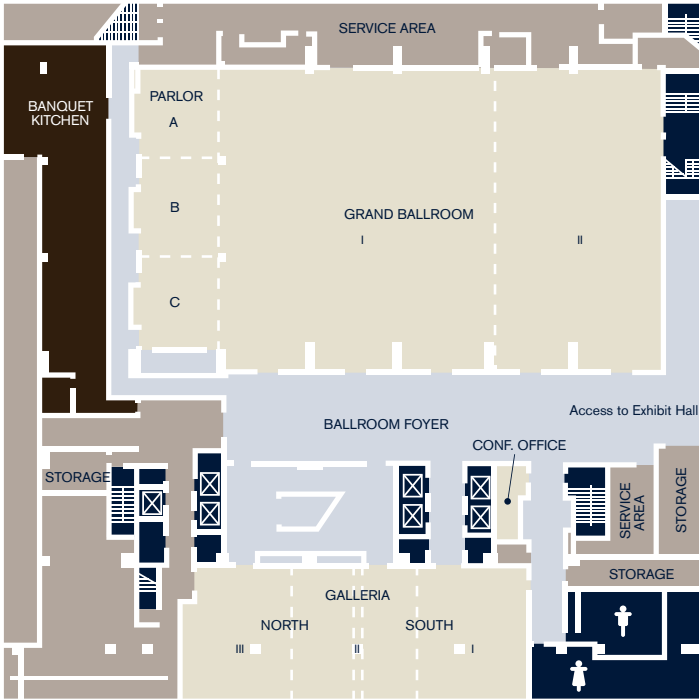

# FLOOR PLAN

Ballroom Level

Plaza Level

3rd Floor Conference Level

23rd Floor Skyline Level

HILTON PORTLAND DOWNTOWN  
 & THE DUNIWAY  
 921 SW Sixth Avenue | Portland, OR 97204  
 T: + 1 503 226 1611  
 F: + 1 503 220 2565  
 E: pdxph-salesadm@hilton.com  
[portland.hilton.com](http://portland.hilton.com)