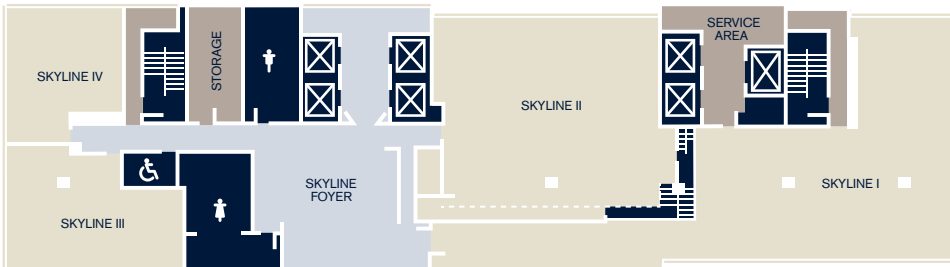

# FLOOR PLAN

Ballroom Level

Plaza Level

3rd Floor Conference Level

23rd Floor Skyline Level

HILTON PORTLAND DOWNTOWN  
 & THE DUNIWAY  
 921 SW Sixth Avenue | Portland, OR 97204  
 T: + 1 503 226 1611  
 F: + 1 503 220 2565  
 E: pdxph-salesadm@hilton.com  
[portland.hilton.com](http://portland.hilton.com)