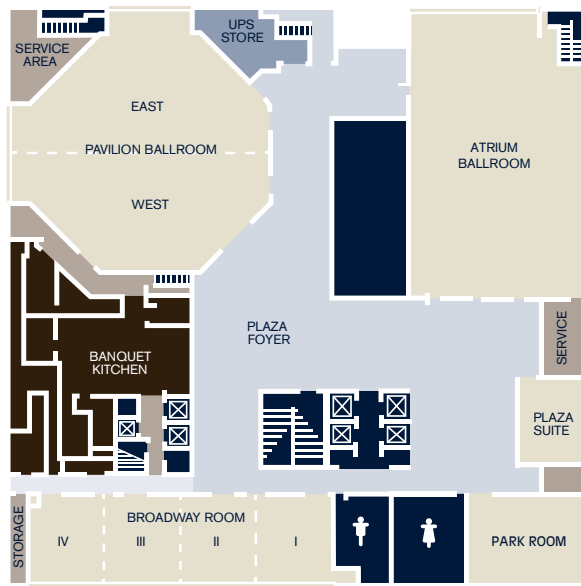

# FLOOR PLAN

Ballroom Level

Plaza Level

3rd Floor Conference Level

23rd Floor Skyline Level

HILTON PORTLAND DOWNTOWN  
 & THE DUNIWAY  
 921 SW Sixth Avenue | Portland, OR 97204  
 T: + 1 503 226 1611  
 F: + 1 503 220 2565  
 E: pdxph-salesadm@hilton.com  
[portland.hilton.com](http://portland.hilton.com)