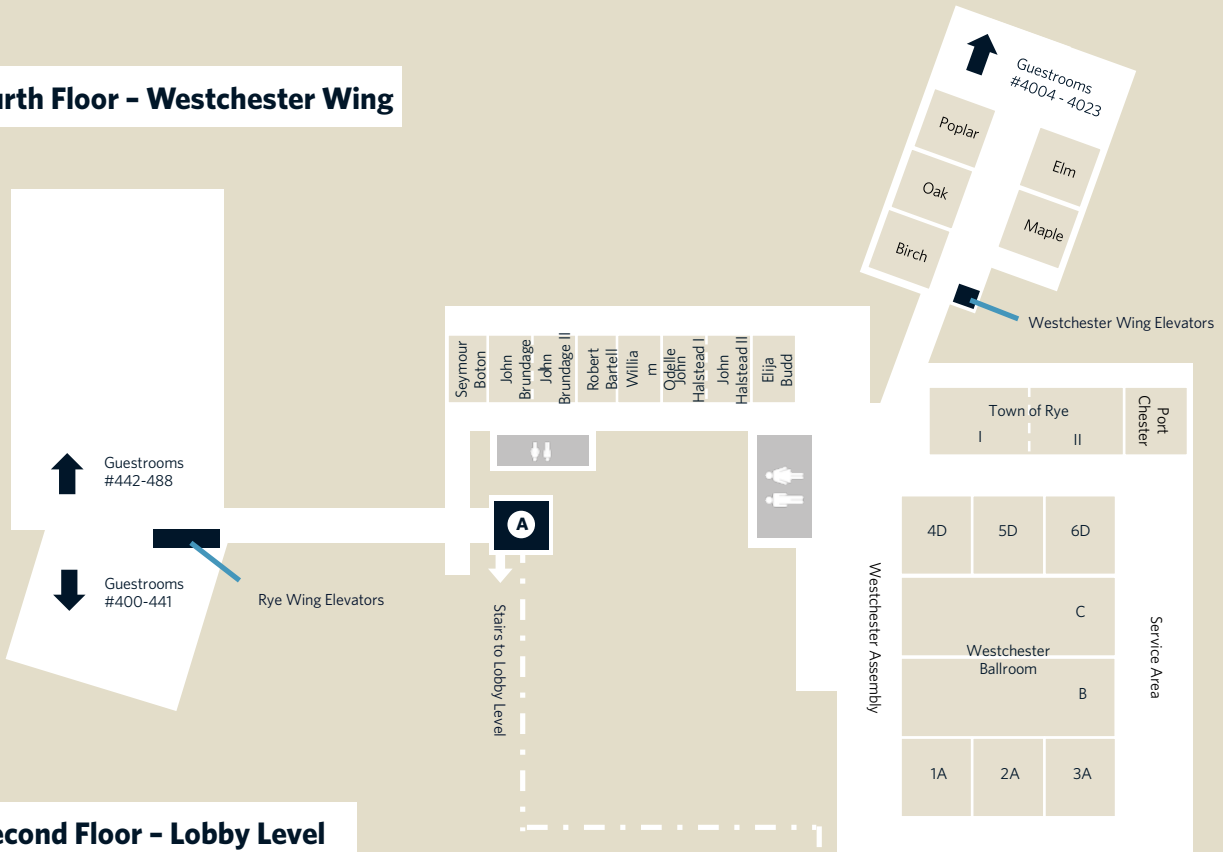

FLOOR MAP FOR CONFERENCES & EVENT ROOMS

Fourth Floor - Westchester Wing

Second Floor - Lobby Level

KEY

- Food & Beverages
- Meeting/Conference Rooms
- Amenities

EAT & DRINK

HARTH RESTAURANT

Our lively new hARTH restaurant features a wood burning oven and farm-to-table fresh ingredients every day. The dynamic menu boasts American comfort foods with a contemporary twist. With its central location, hARTH provides an easy, yet special meeting place for local businesses and residents.