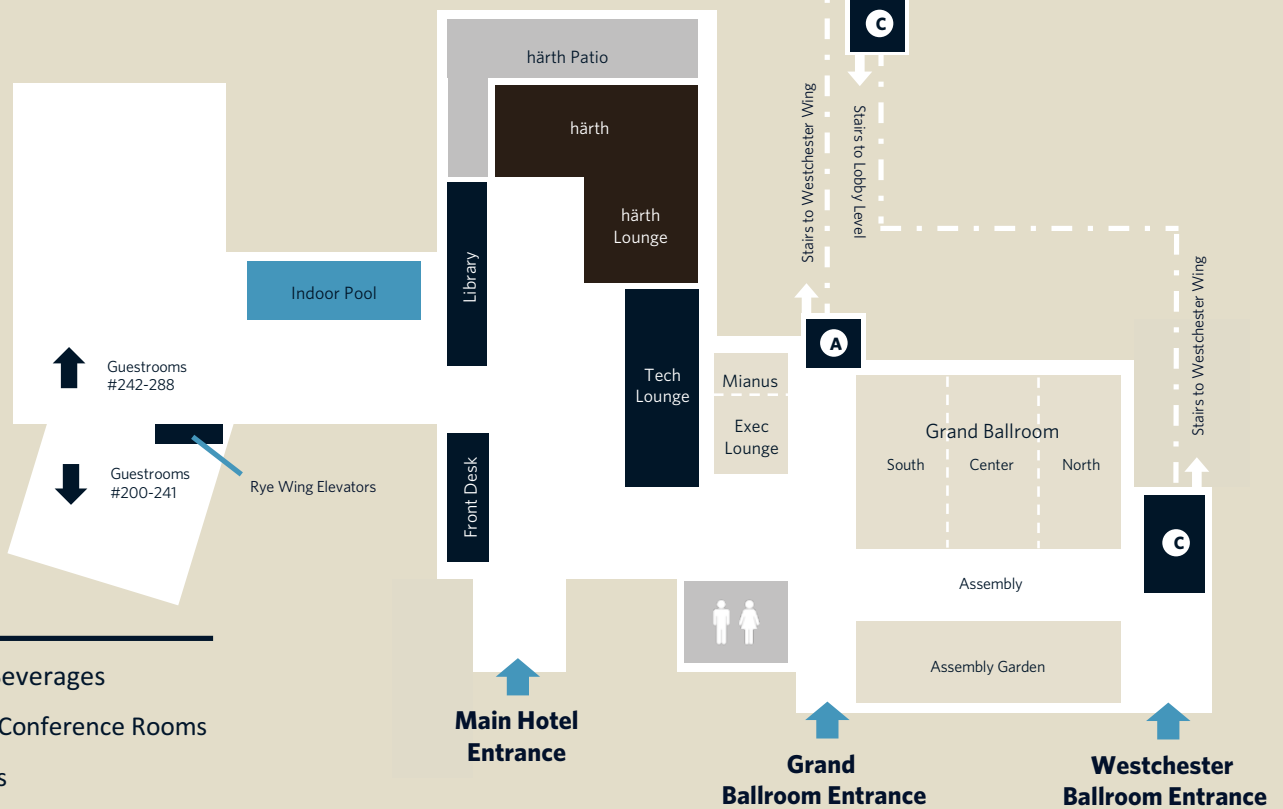

AT A GLANCE

- Complimentary Shuttle Service to/from Westchester Airport, nearby train stations to Manhattan, and the Westchester luxury mall
- 445 Luxury Guestrooms
- 32,000 Sq. Ft. of Meeting Space
- Largest Ballroom in Westchester County holding 1,110 People
- Indoor and Outdoor Pools
- Three All-Weather Tennis Courts
- In-room High-Speed Wireless Internet and Data Ports
- On-Site h arth Restaurant and Lounge
- 24 Hour Technology Lounge

FLOOR MAP FOR CONFERENCES & EVENT ROOMS

Fourth Floor - Westchester Wing

Second Floor - Lobby Level

KEY

- Food & Beverages
- Meeting/Conference Rooms
- Amenities

EAT & DRINK

HARTH RESTAURANT

Our lively new hARTH restaurant features a wood burning oven and farm-to-table fresh ingredients every day. The dynamic menu boasts American comfort foods with a contemporary twist. With its central location, hARTH provides an easy, yet special meeting place for local businesses and residents.