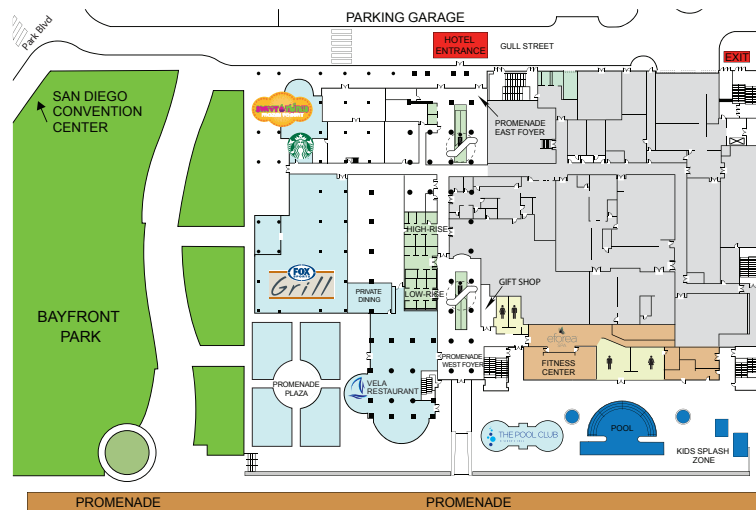

- = Function Space
- = Elevators & Escalators
- = Restrooms
- = Stairs

The following Meeting Rooms are not able to be used on their own: Indigo F, G; Aqua Salon B; Sapphire F, G, J, K, N, O