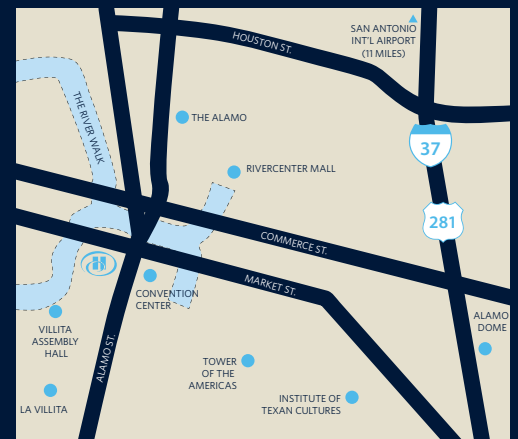

LOCATION

Location, location, location! Hilton Palacio del Rio is one of the best places to stay in San Antonio. Situated along the River Walk and across the street from the San Antonio Convention Center.

HILTON PALACIO DEL RIO
200 South Alamo Street | San Antonio, TX 78205

T: +1 210 222 1400 | F: +1 210 270 0796
E: satpd-salesadm@hilton.com

palaciodelrio.hilton.com