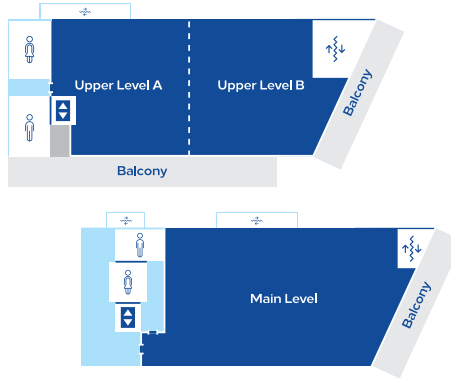

FLOOR MAP KEY

- Meeting/Conference Rooms
- Amenities
- Public Space
- Private
- Outdoor Space

Lobby Level

Mezzanine Level

Conference Level

The Pavilion By Hilton

The Stetson

River Level