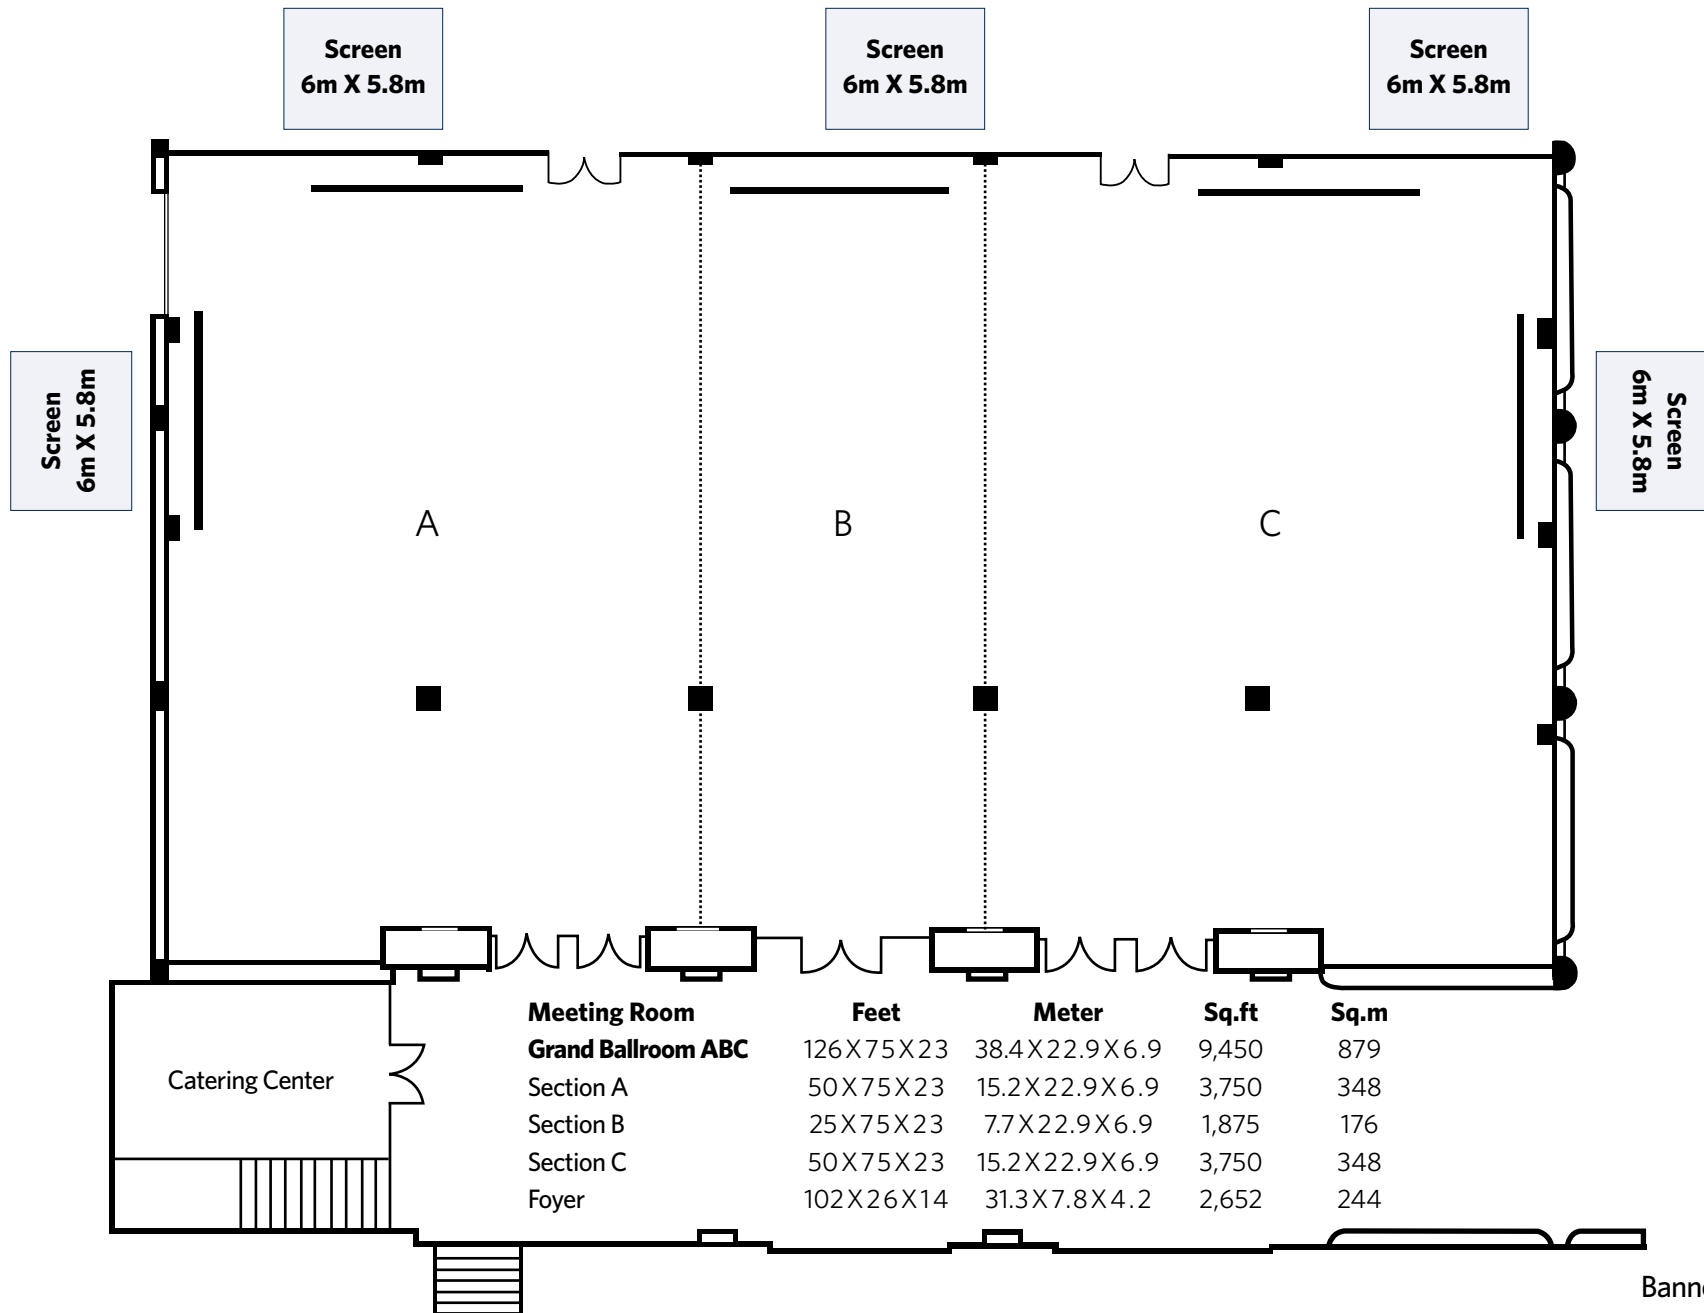

# Grand Ballroom

(Lower Lobby)

Baton Size : 7.2m  
Banner Size : 7m x 0.9m

# Junior Ballroom

(Lower Lobby)

Meeting Room	Feet	Meter	Sq.ft	Sq.m
Junior Ballroom ABC	72X40X12	21.9X12.1X3.6	2,880	265
Section A	24X40X12	7.3X12.1X3.6	960	88
Section B	24X40X12	7.3X12.1X3.6	960	88
Section C	24X40 X12	7.3X12.1X3.6	960	88

Banner Size : 6m x 0.9m

# Jade

(3rd Floor)

Meeting Room	Feet	Meter	Sq.ft	Sq.m
Jade AB	30.5X38.7X7.8	9.3X11.8X2.4	1,013	110
Section A	30.5X19.0X7.8	9.3X5.8X2.4	468	24
Section B	30.5X19.6X7.8	9.3X6.0X2.4	513	56

Banner Size : 5m x 0.9m