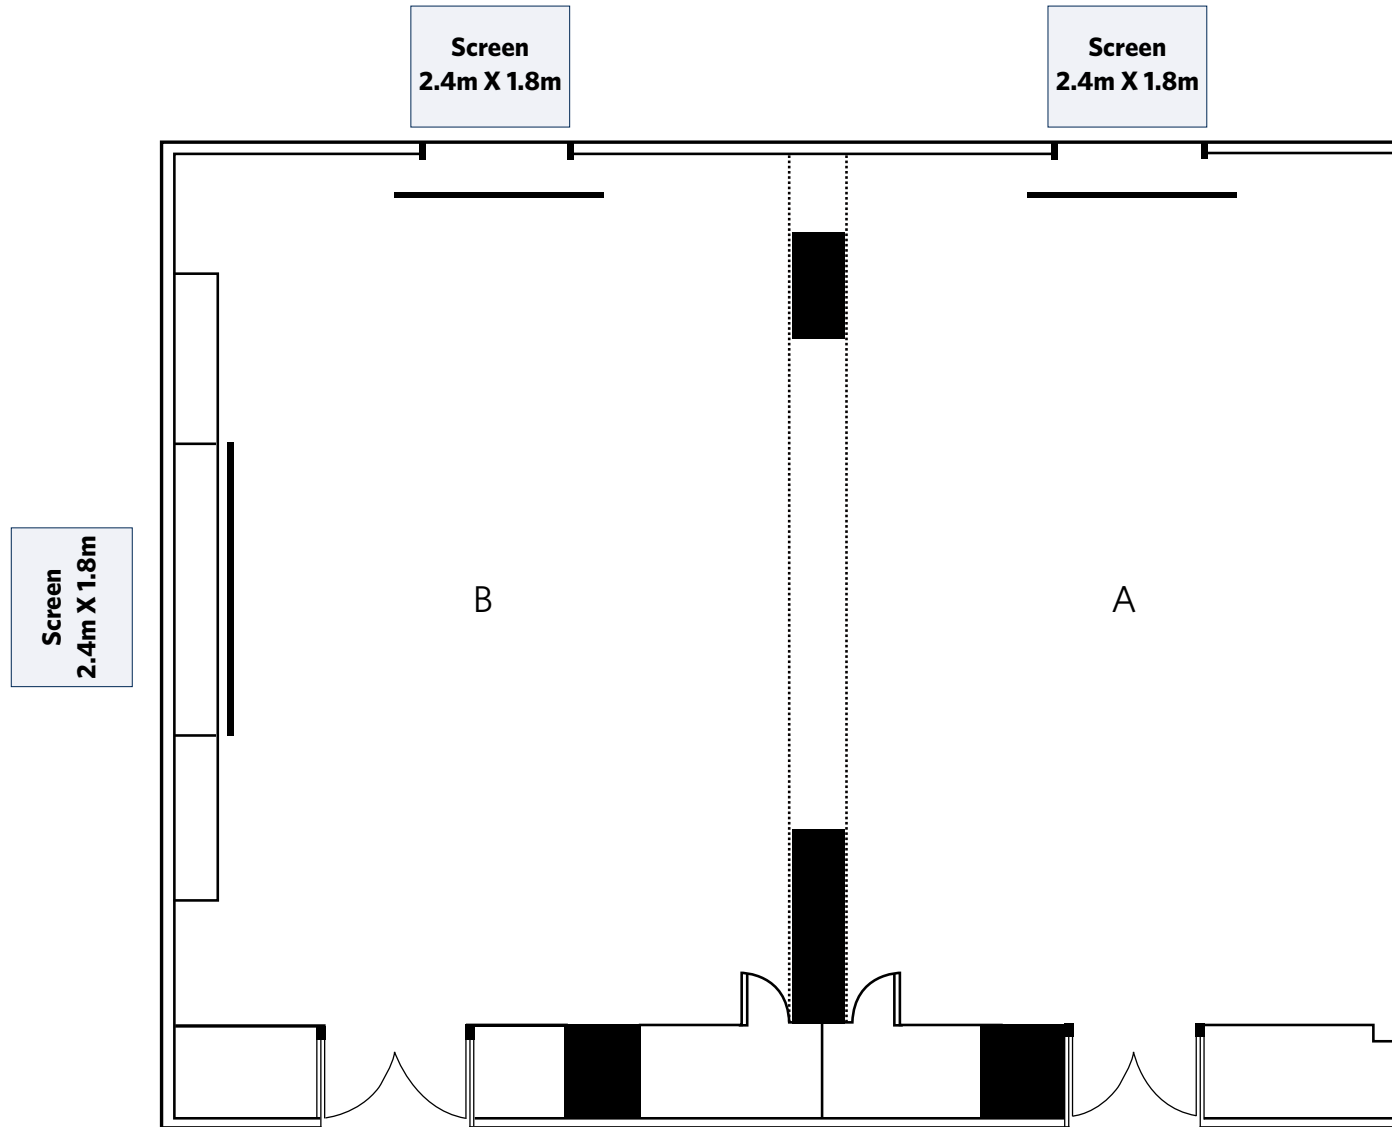

# Grand Ballroom

(Lower Lobby)

Baton Size : 7.2m  
Banner Size : 7m x 0.9m

Banner Size : 5m x 0.9m

**Topaz**

(3rd Floor)

Meeting Room	Feet	Meter	Sq.ft	Sq.m
Topaz	19.7X51.2X8.5	6.0X15.6X2.6	1,009	94

Banner Size : 5m x 0.9m

# Jade

(3rd Floor)

Meeting Room	Feet	Meter	Sq.ft	Sq.m
Jade AB	30.5X38.7X7.8	9.3X11.8X2.4	1,013	110
Section A	30.5X19.0X7.8	9.3X5.8X2.4	468	24
Section B	30.5X19.6X7.8	9.3X6.0X2.4	513	56

Banner Size : 5m x 0.9m

# Atrium

(3rd Floor)

Meeting Room	Feet	Meter	Sq.ft	Sq.m
Atrium	48.2X88.6X12.8	14.7X27X3.9	4,270	397

— Screen Size : 4m x 3m  
— Banner Size : 7m x 0.9m