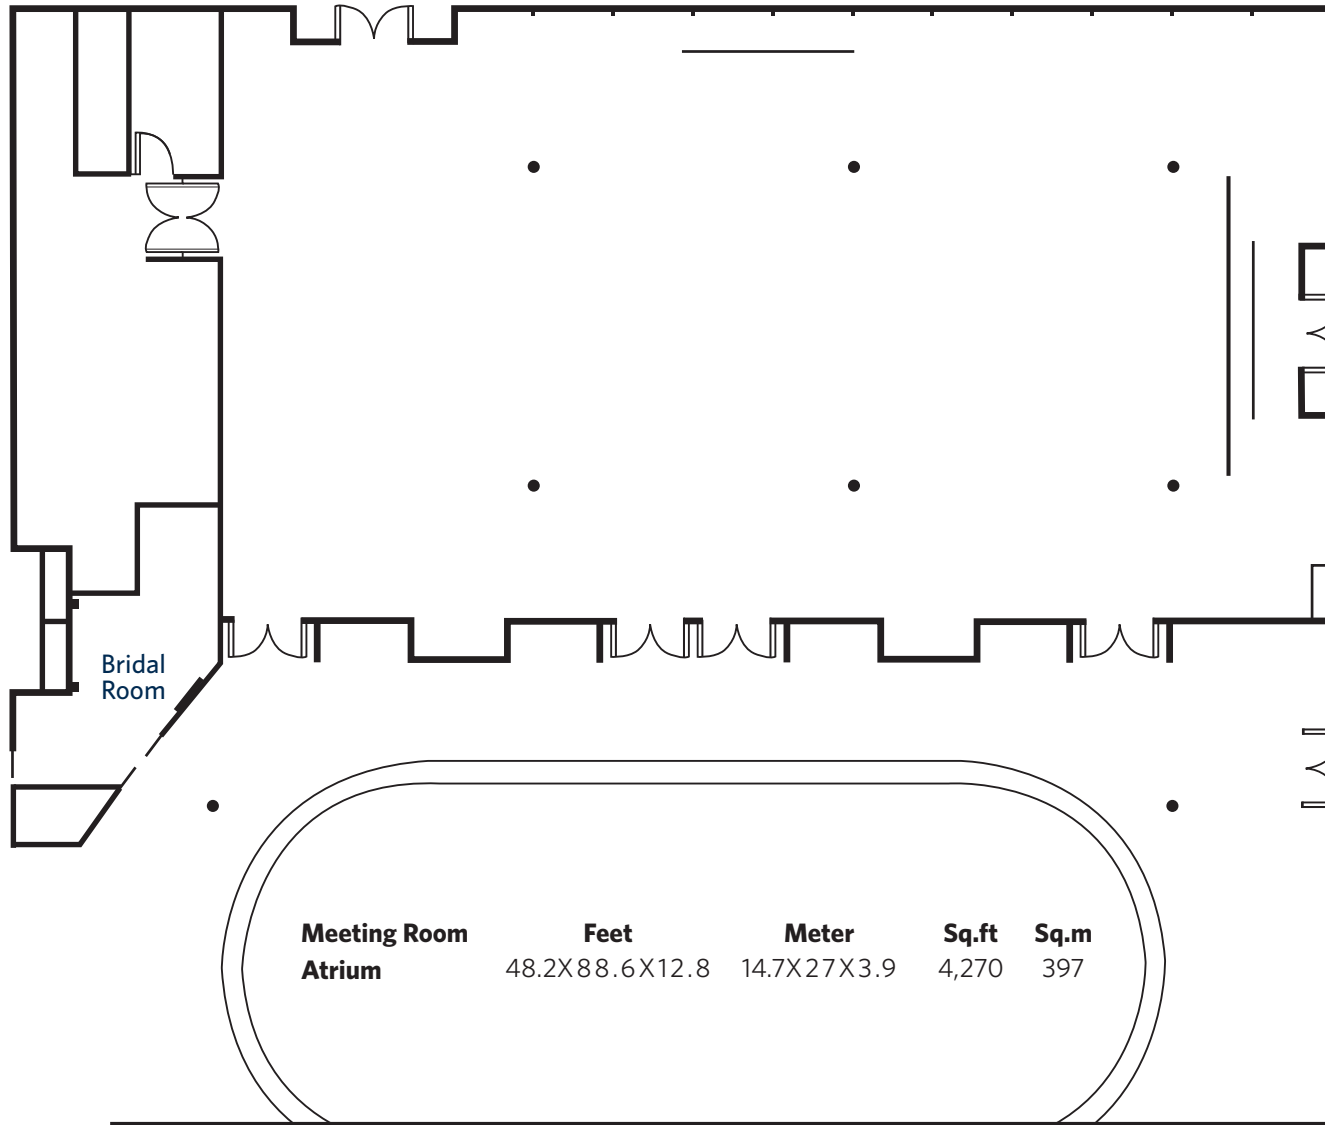

# Grand Ballroom

(Lower Lobby)

Baton Size : 7.2m  
Banner Size : 7m x 0.9m

# Jade

(3rd Floor)

Meeting Room	Feet	Meter	Sq.ft	Sq.m
Jade AB	30.5X38.7X7.8	9.3X11.8X2.4	1,013	110
Section A	30.5X19.0X7.8	9.3X5.8X2.4	468	24
Section B	30.5X19.6X7.8	9.3X6.0X2.4	513	56

Banner Size : 5m x 0.9m

# Amber

(3rd Floor)

Meeting Room	Feet	Meter	Sq.ft	Sq.m
Amber	20X37.1X9.1	6.1X11.3X2.8	742	69

Banner Size : 5m x 0.9m

# Atrium

(3rd Floor)

Meeting Room	Feet	Meter	Sq.ft	Sq.m
Atrium	48.2X88.6X12.8	14.7X27X3.9	4,270	397

— Screen Size : 4m x 3m  
— Banner Size : 7m x 0.9m