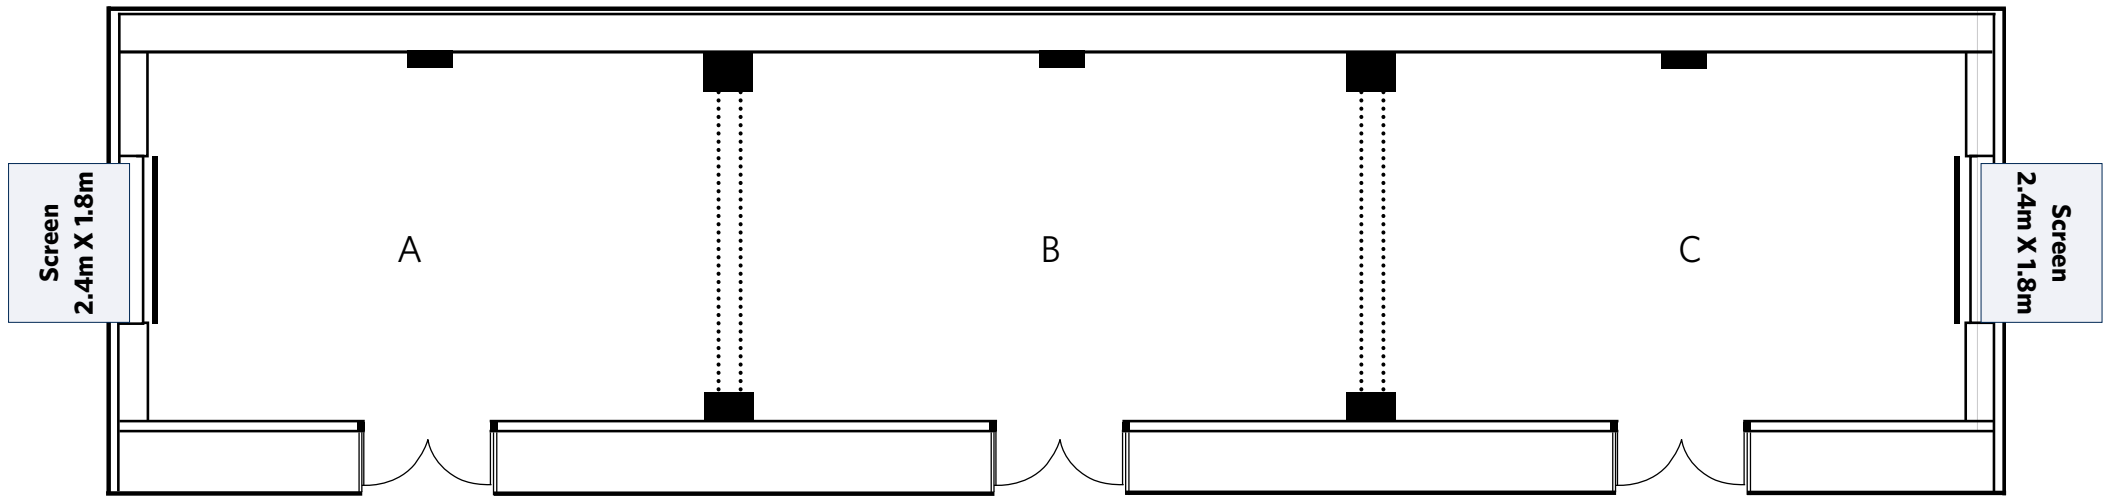

Coral

(3rd Floor)

Meeting Room	Feet	Meter	Sq.ft	Sq.m
Coral A B C	18.3X72.8X9.1	5.6X22.2X2.8	1,332	124
Section A	18.3X23.6X9.1	5.6X7.2X2.8	432	40
Section B	18.3X25.6X9.1	5.6X7.8X2.8	468	44
Section C	18.3X23.6X9.1	5.6X7.2X2.8	432	40

Banner Size : 5m x 0.9m