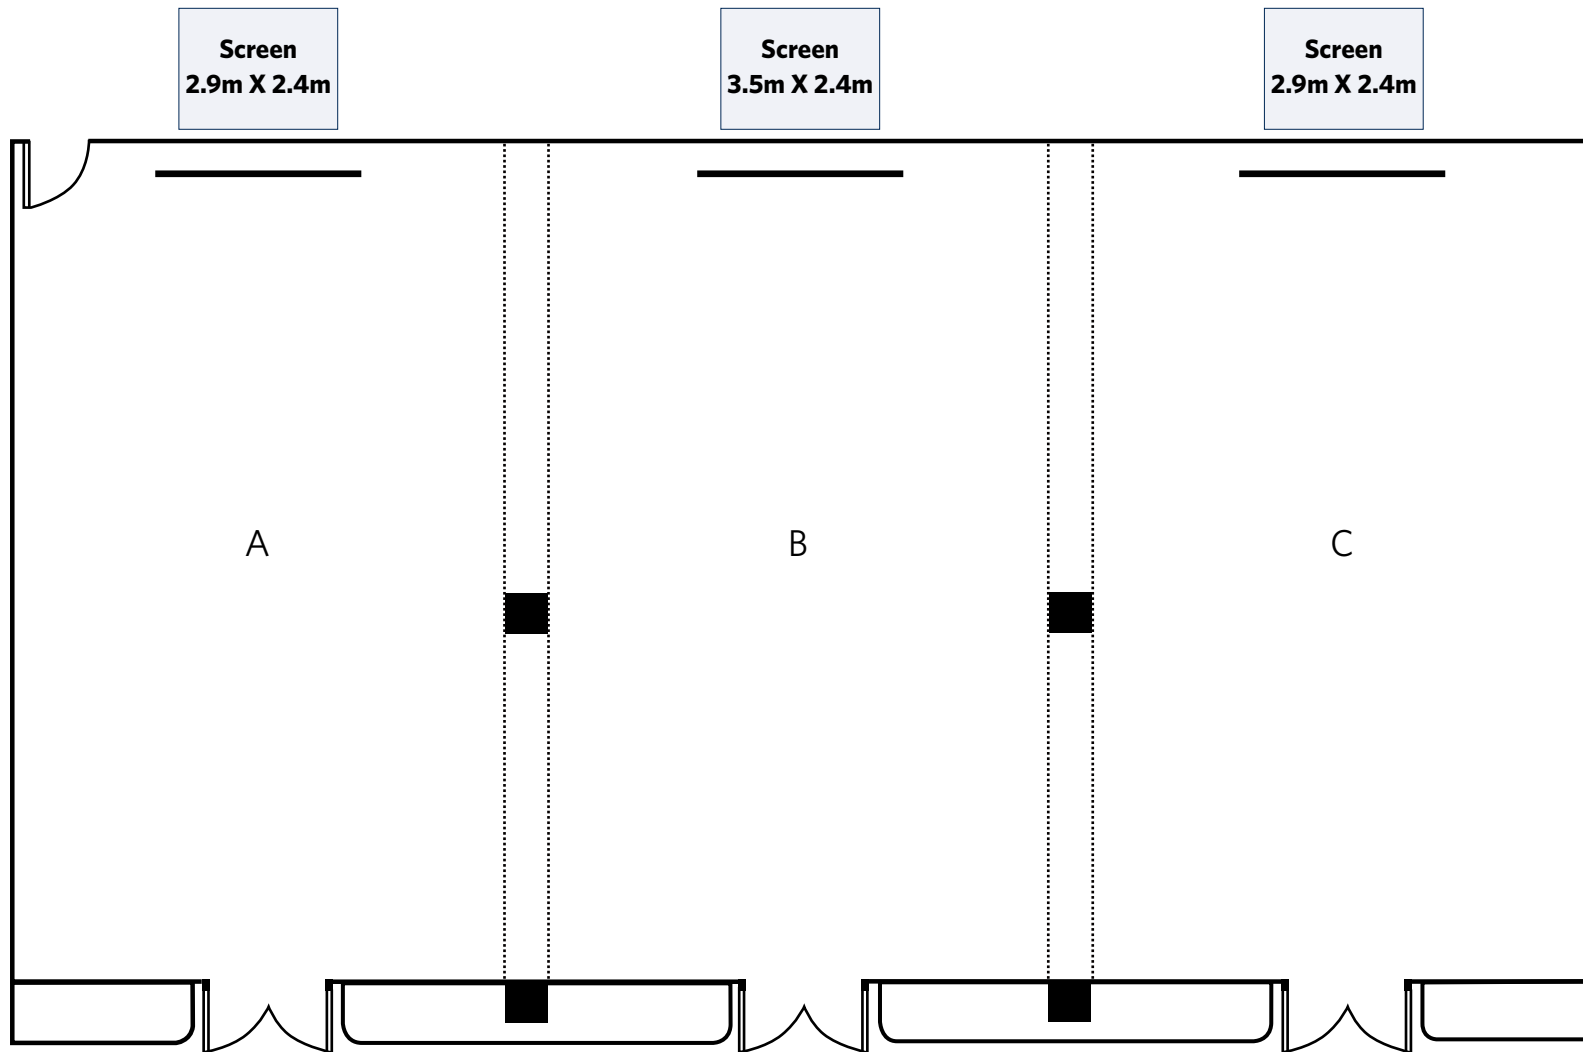

# Grand Ballroom

(Lower Lobby)

Baton Size : 7.2m  
Banner Size : 7m x 0.9m

# Junior Ballroom

(Lower Lobby)

Meeting Room	Feet	Meter	Sq.ft	Sq.m
Junior Ballroom ABC	72X40X12	21.9X12.1X3.6	2,880	265
Section A	24X40X12	7.3X12.1X3.6	960	88
Section B	24X40X12	7.3X12.1X3.6	960	88
Section C	24X40 X12	7.3X12.1X3.6	960	88

Banner Size : 6m x 0.9m

# Jade

(3rd Floor)

Meeting Room	Feet	Meter	Sq.ft	Sq.m
Jade AB	30.5X38.7X7.8	9.3X11.8X2.4	1,013	110
Section A	30.5X19.0X7.8	9.3X5.8X2.4	468	24
Section B	30.5X19.6X7.8	9.3X6.0X2.4	513	56

Banner Size : 5m x 0.9m