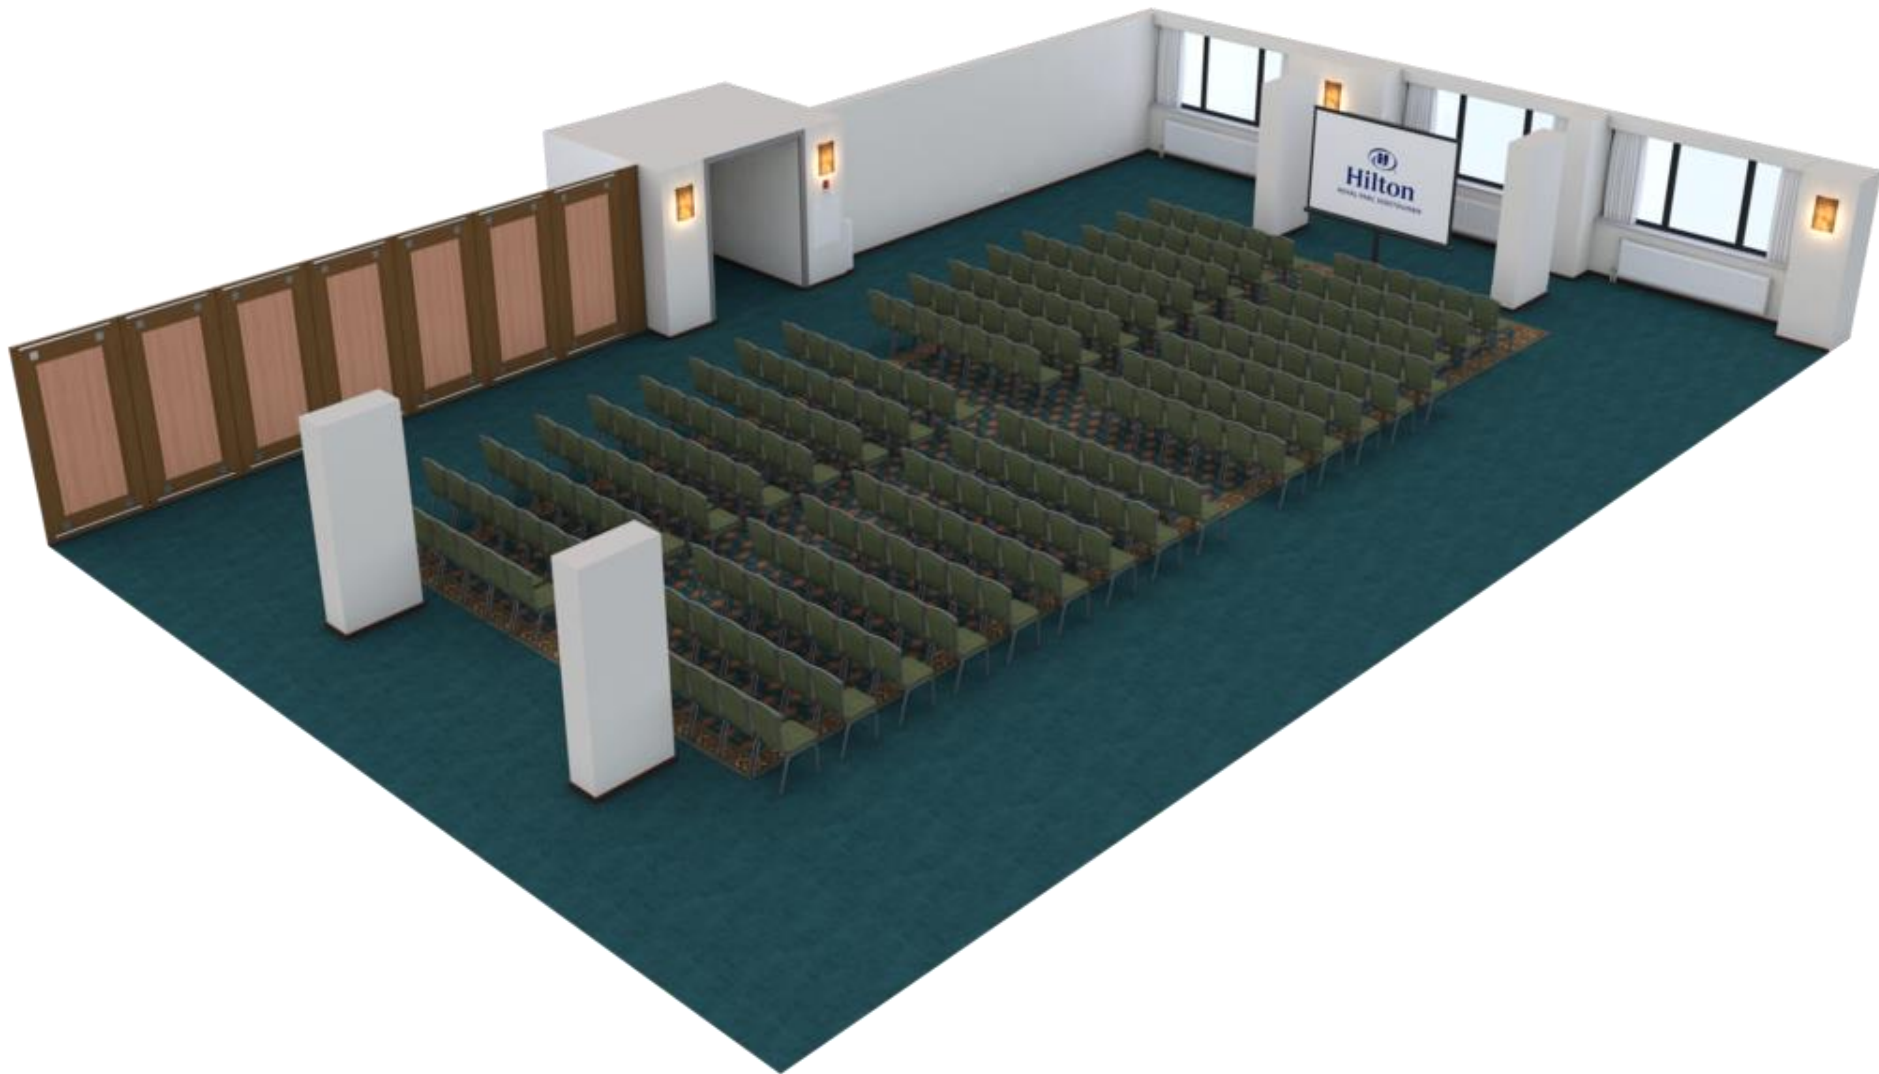

## Willem 1 - Theater

Room size: 409 sq. ft.

Capacity: 230

## Willem 1 - Cabaret

Room size: 409 sq. ft.

Capacity: 92

## Nassau- Cabaret

Room size: 3,600 sq. ft.

Capacity: 160

## Nassau- Theater

Room size: 3,600 sq. ft.

Capacity: 320