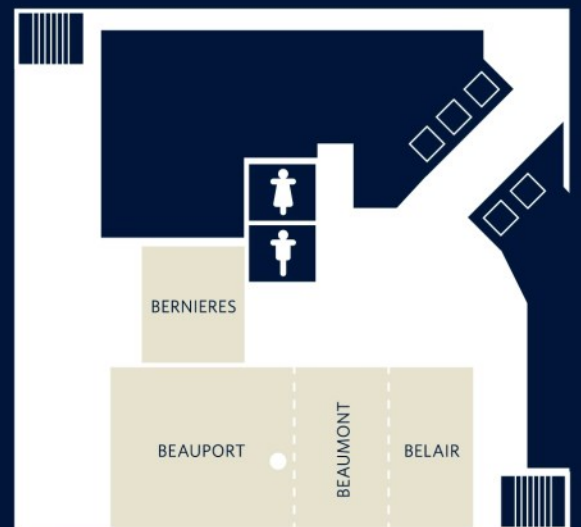

KEY

- Meeting/Conference Rooms
- Amenities
- Food & Beverages

MEETINGS & EVENTS

Designed to address the specific needs of any size group, Hilton Québec is the ideal venue to host events, with 23,000ft² of flexible meeting space. All of our 22 meeting rooms and banquet halls have ample natural lighting with wireless high speed internet access. Hilton Québec also has the largest ballroom in the city that can accommodate up to 1,200 people or be converted into an exhibition hall that holds up to 50 booths. With catering services, video conferencing and audio/visual services, event planners have everything needed to host a successful event.

23RD FLOOR

2ND FLOOR