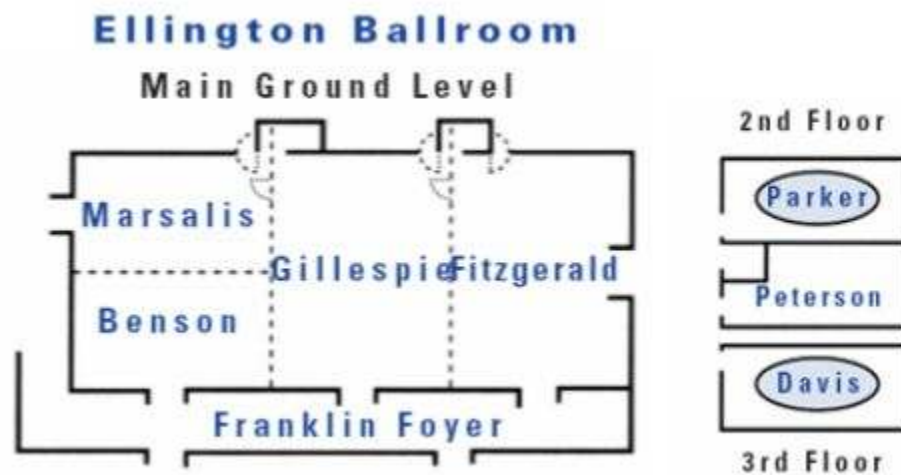

Hilton
Vancouver Airport

ROOM CAPACITIES	Sq. Ft.	LxWxH	Classroom	Conference	U-Shape	Theatre	Rounds (10)	Reception
Ellington Ballroom	3,432	88x39x14	150	---	---	300	250	350
Gillespie	1,130	39x29x14	50	25	30	100	80	100
Fitzgerald	1,130	39x29x14	50	25	30	100	80	100
Marsalis	570	30x19x14	25	20	18	50	30	30
Benson	570	30x19x14	25	20	18	50	30	30
Parker	325	26x13x7	---	10	---	---	---	---
Peterson	220	18x13x7	6	8	---	15	---	---
Davis	325	26x13x7	---	10	---	---	---	---
Franklin Foyer	1,175	94x13x14	---	---	---	---	---	100

Davis and Parker are permanently set up as an executive boardroom for 10.

Hilton Vancouver Airport
5911 Minoru Boulevard
Richmond, BC CANADA V6X 4C7
PH (604) 273-6336 FX (604) 273-5011